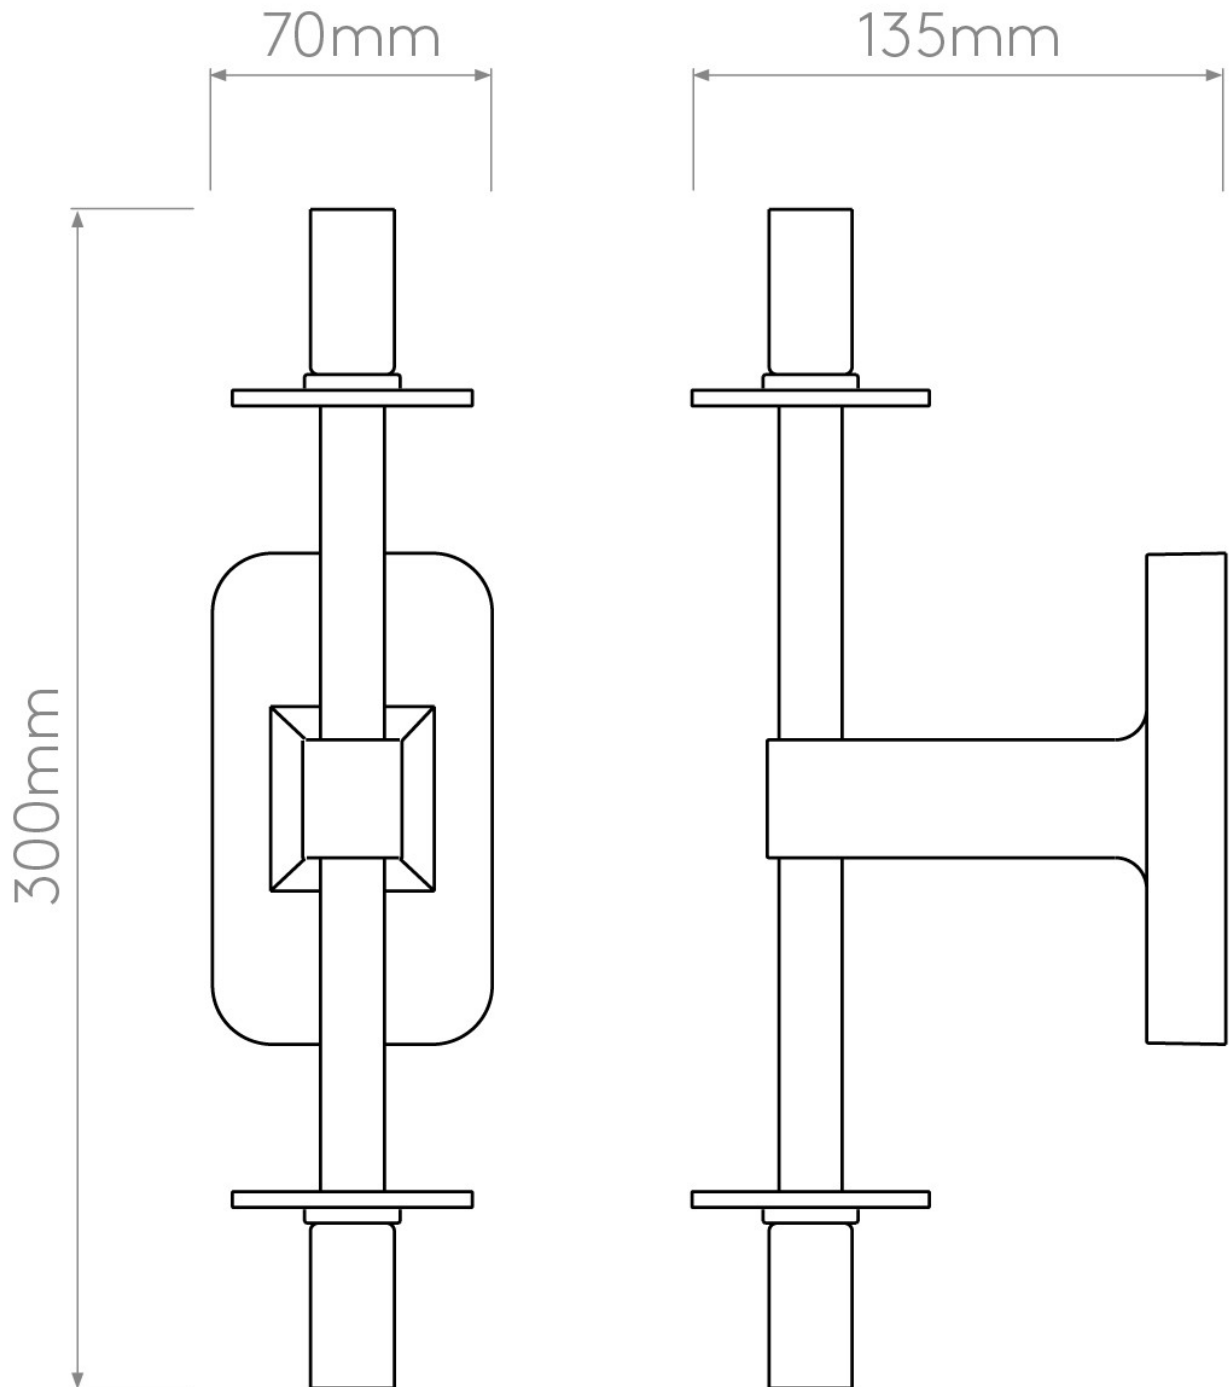

Astro Lighting - Tacoma Twin 1429008 & 5036010 - IP44 Antique Brass Wall Light with Smoked Ribbed Reed Glass Shades

CONTACT