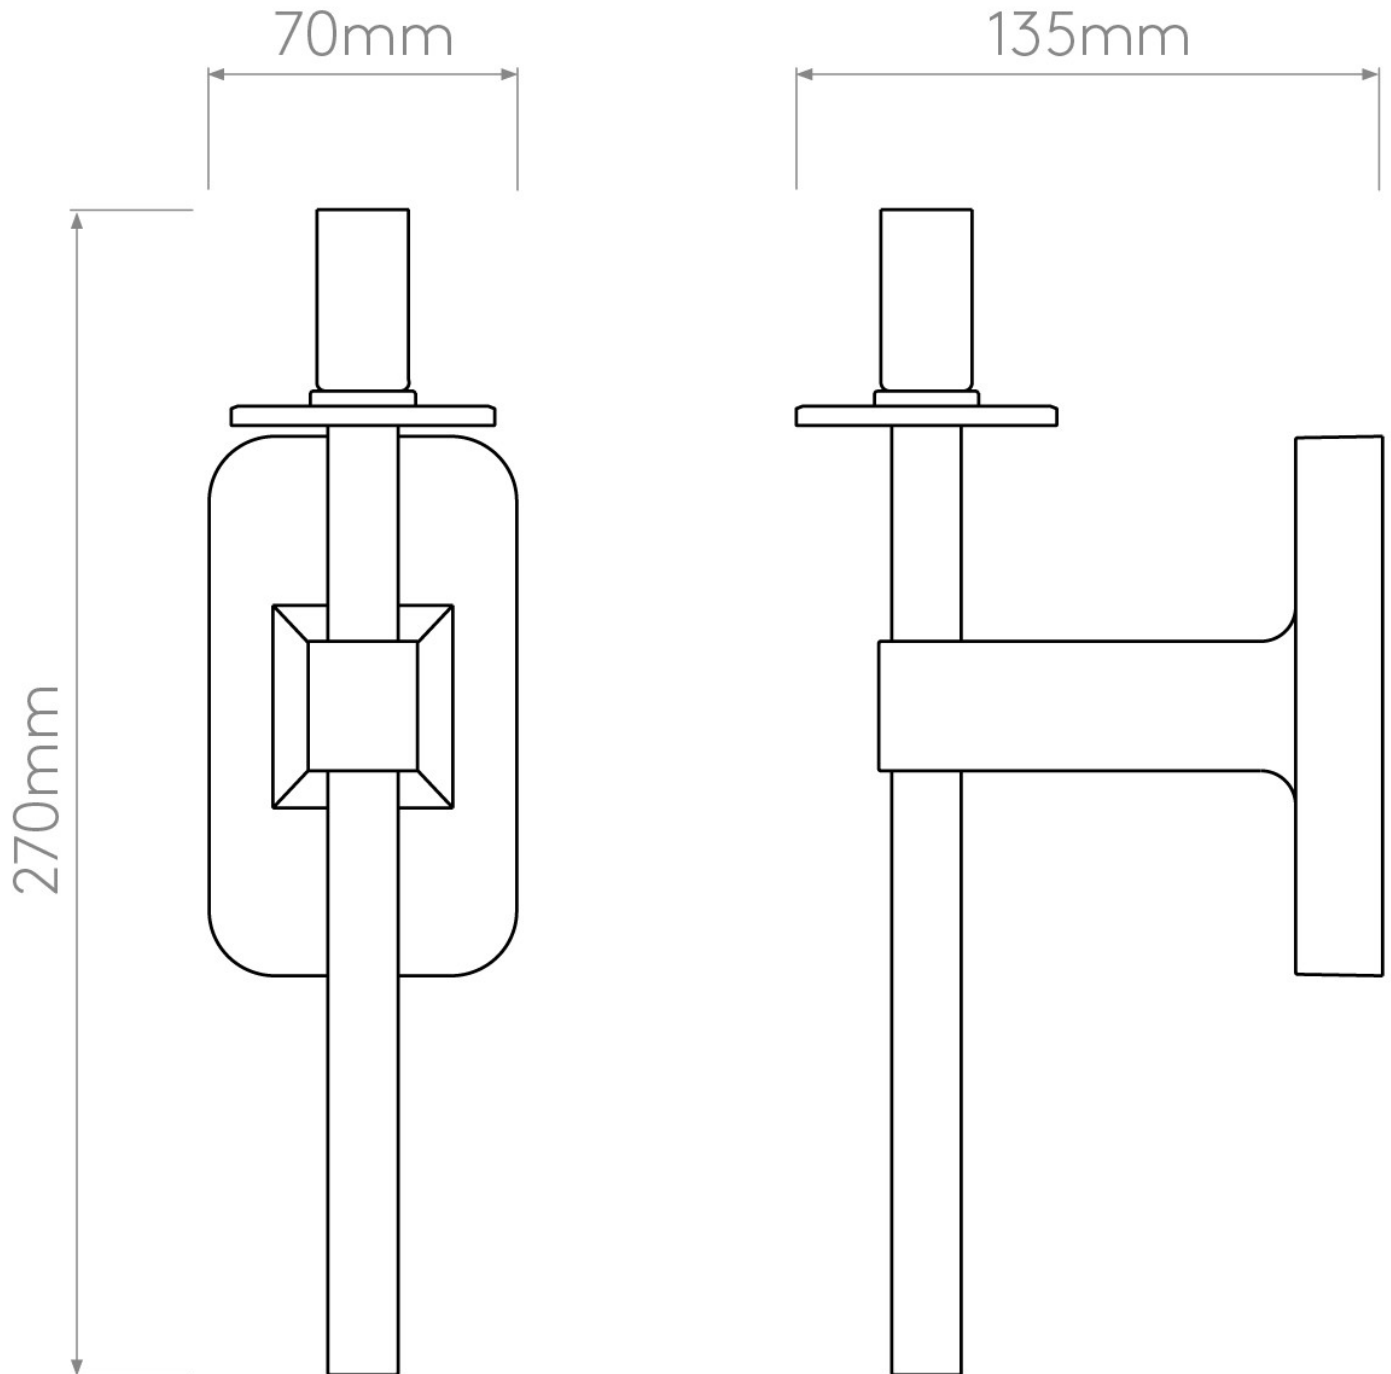

Astro Lighting - Tacoma Single 1429001 & 5036007 - IP44 Polished Chrome Wall Light with Opal Tulip Glass Shade