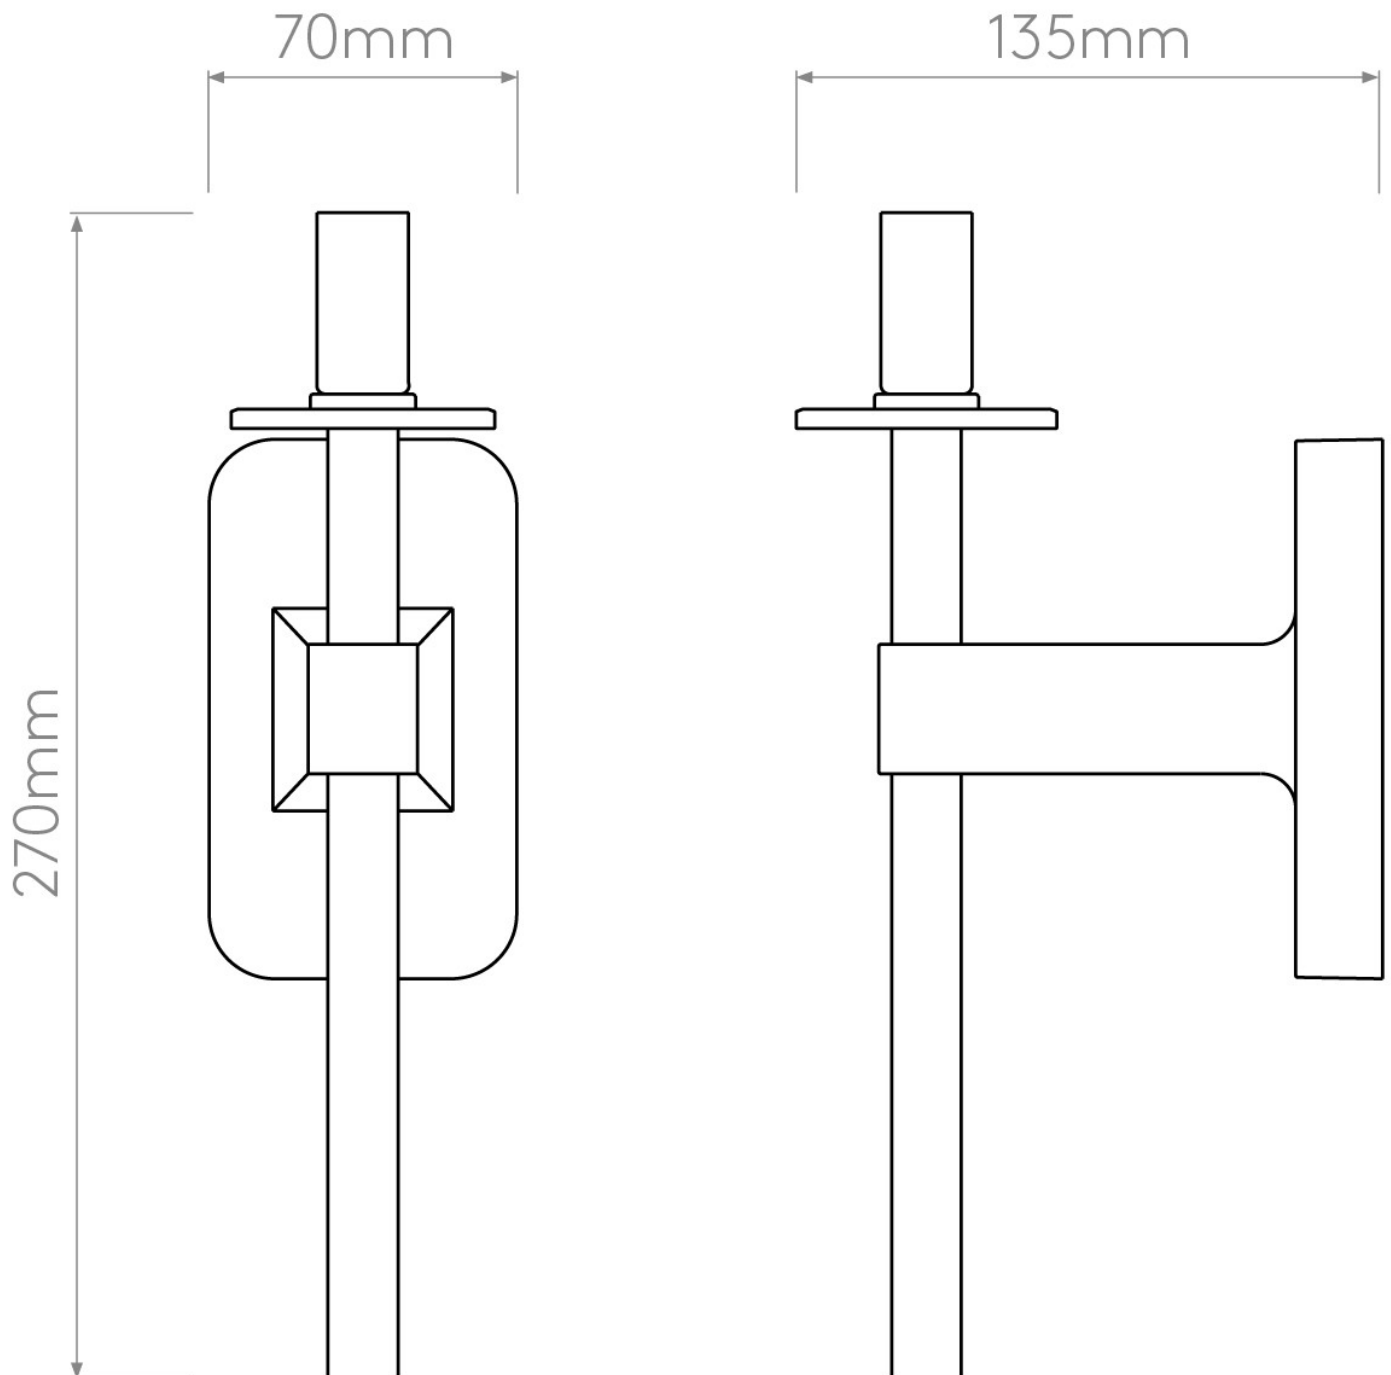

Astro Lighting - Tacoma Single 1429007 & 5036007 - IP44 Antique Brass Wall Light with Opal Tulip Glass Shade