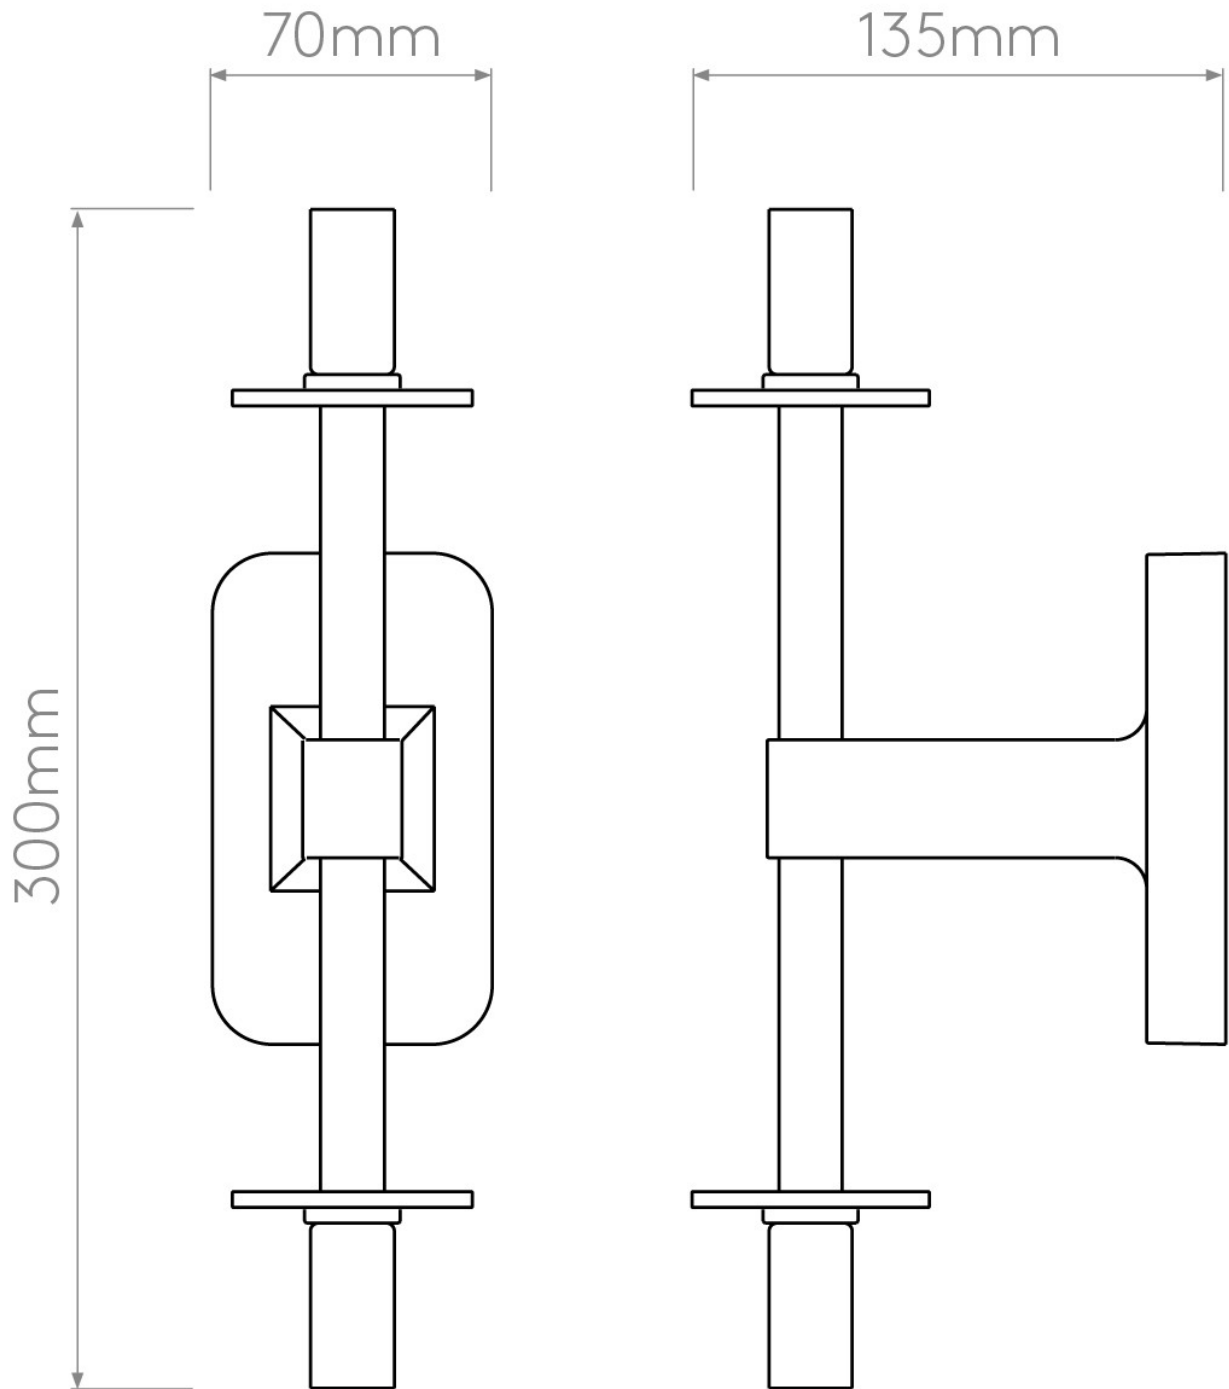

Astro Lighting - Tacoma Twin 1429008 & 5036007 - IP44 Antique Brass Wall Light with Opal Tulip Glass Shades

CONTACT