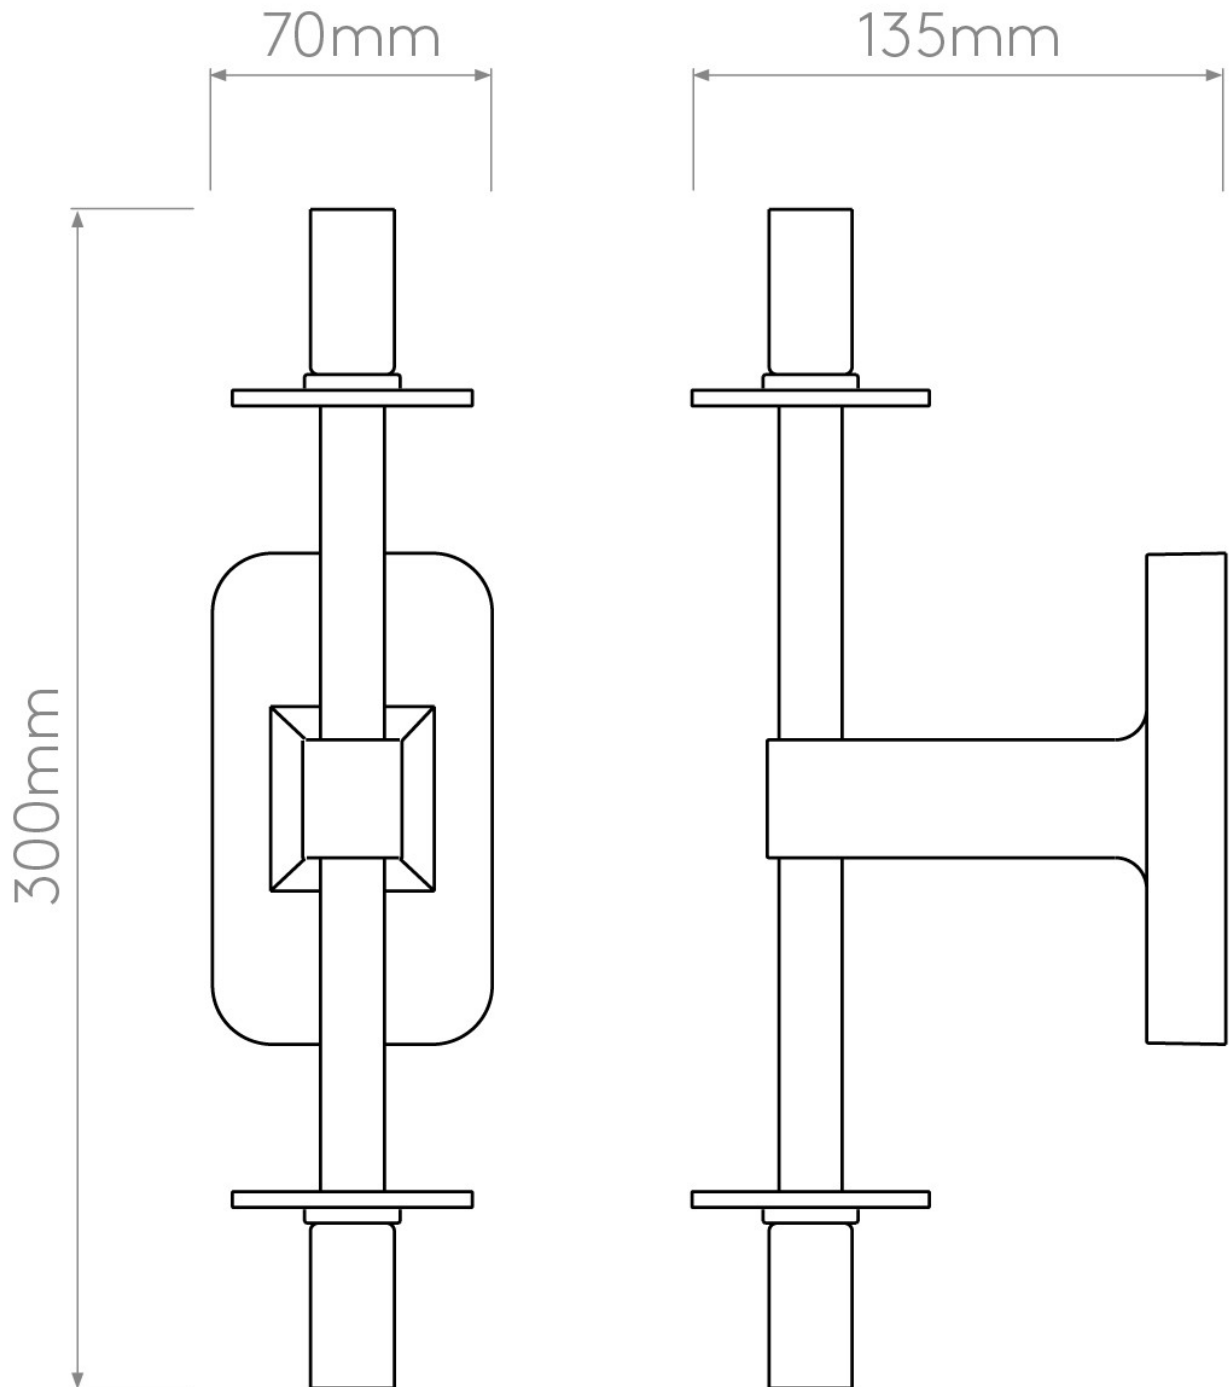

Astro Lighting - Tacoma Twin 1429005 & 5036007 - IP44 Matt Black Wall Light with Opal Tulip Glass Shades

CONTACT