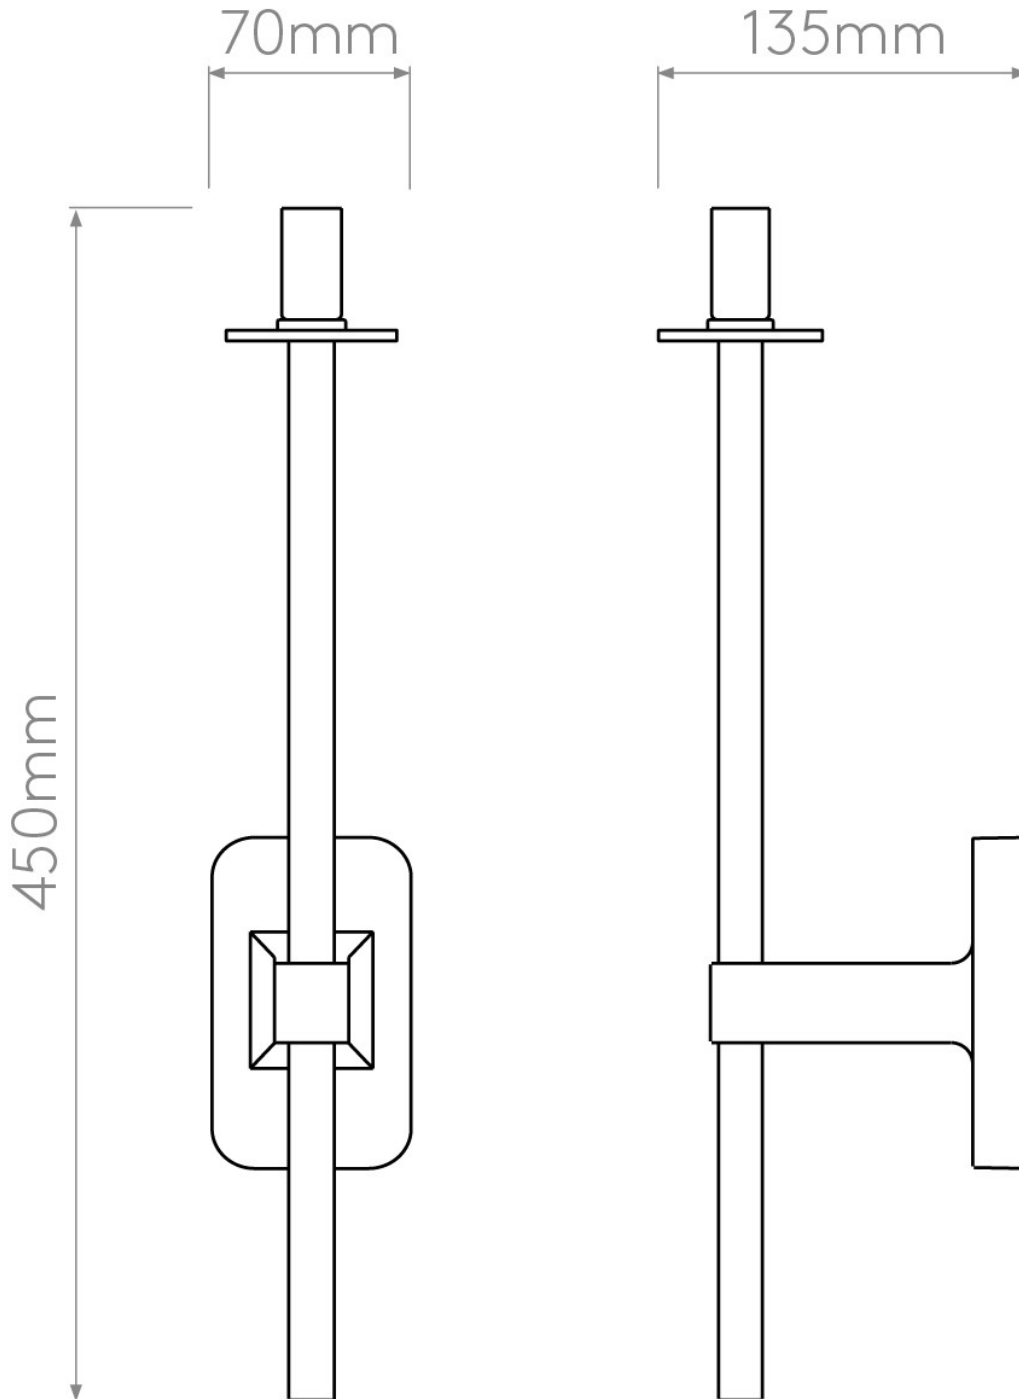

Astro Lighting - Tacoma Single Grande 1429003 & 5036007 - IP44 Polished Chrome Wall Light with Opal Tulip Glass Shade