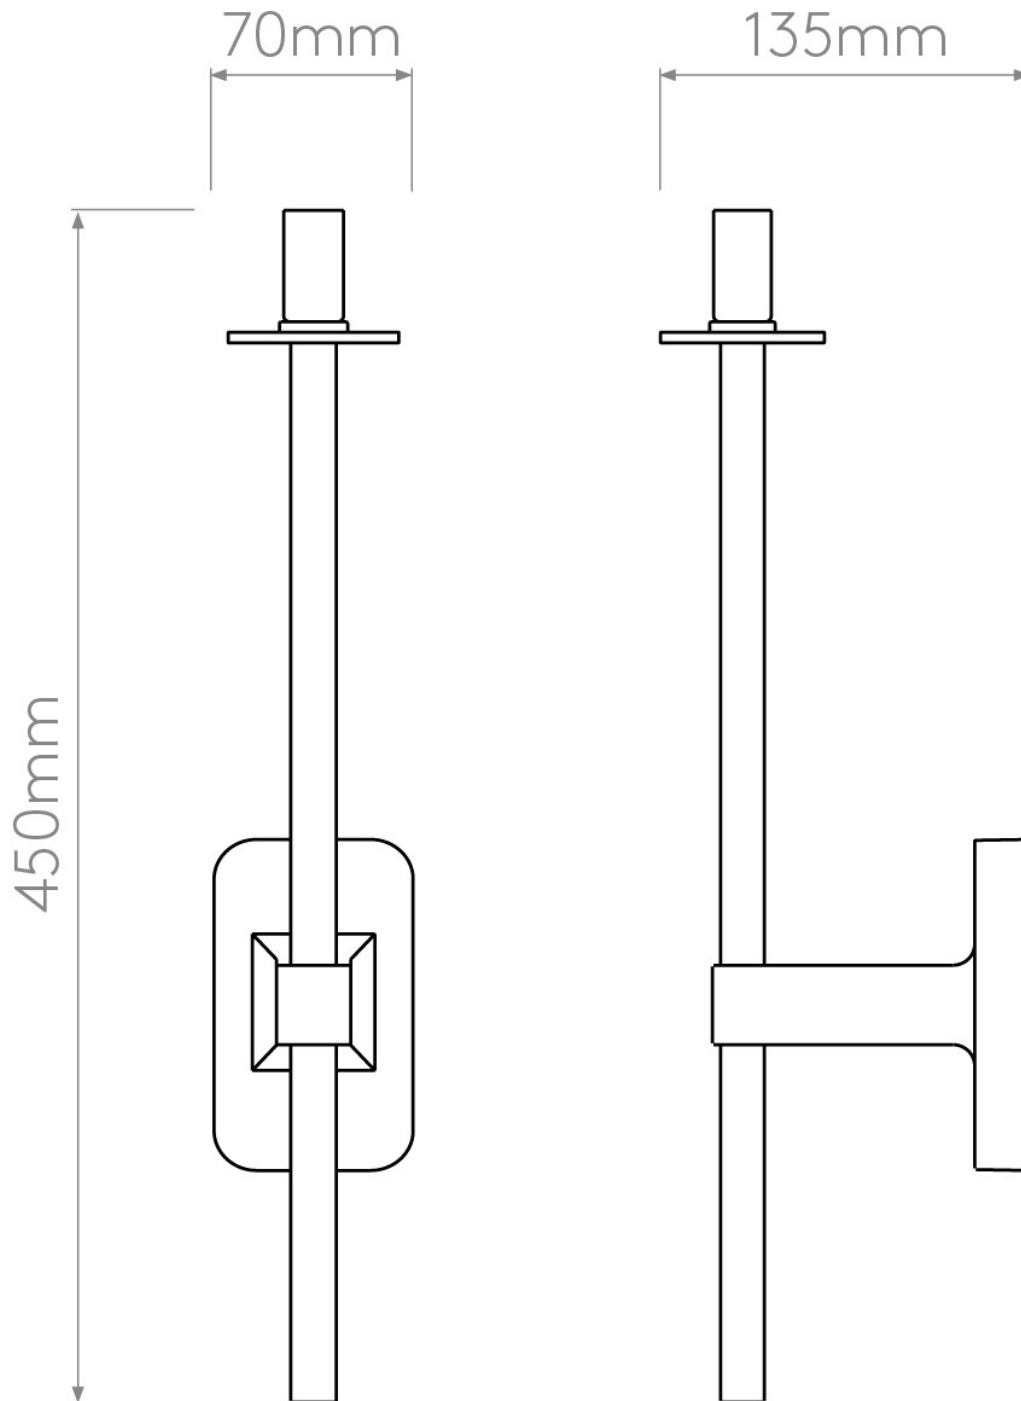

Astro Lighting - Tacoma Single Grande 1429006 & 5036007 - IP44 Matt Black Wall Light with Opal Tulip Glass Shade