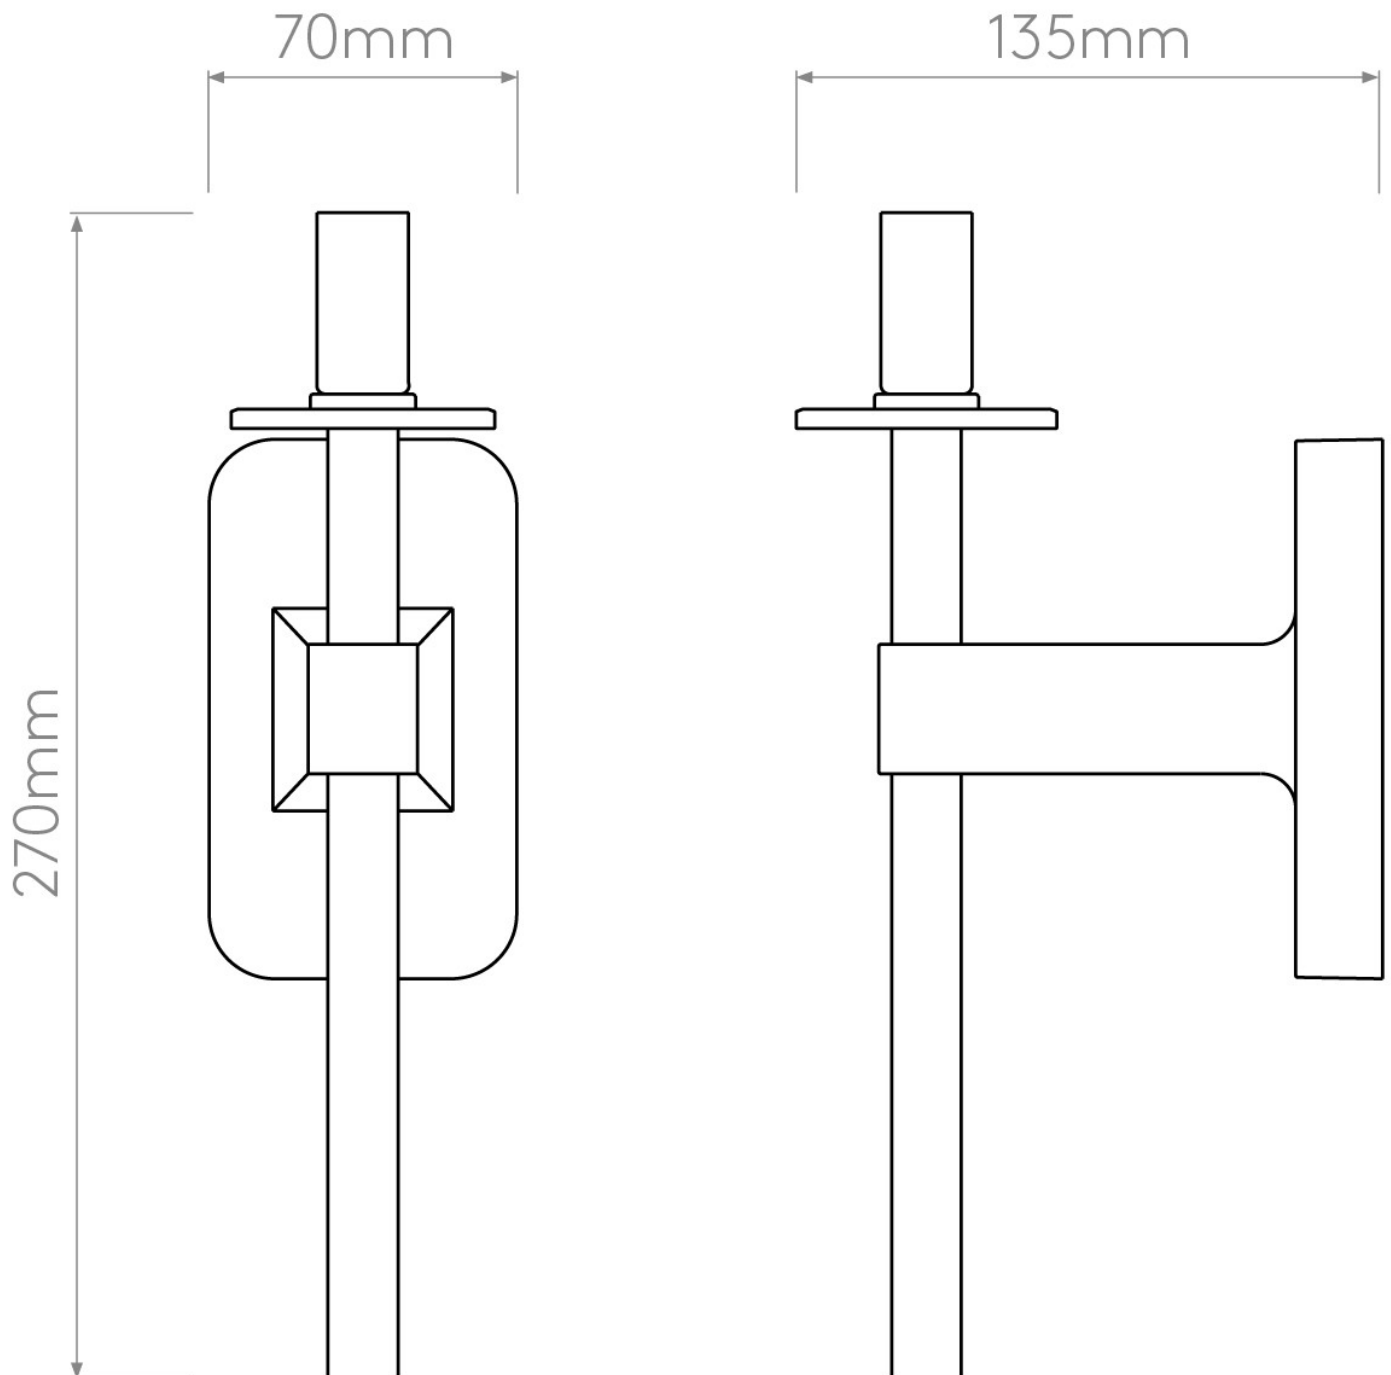

Astro Lighting - Tacoma Single 1429007 & 5036008 - IP44 Antique Brass Wall Light with Smoked Ribbed Tulip Glass Shade