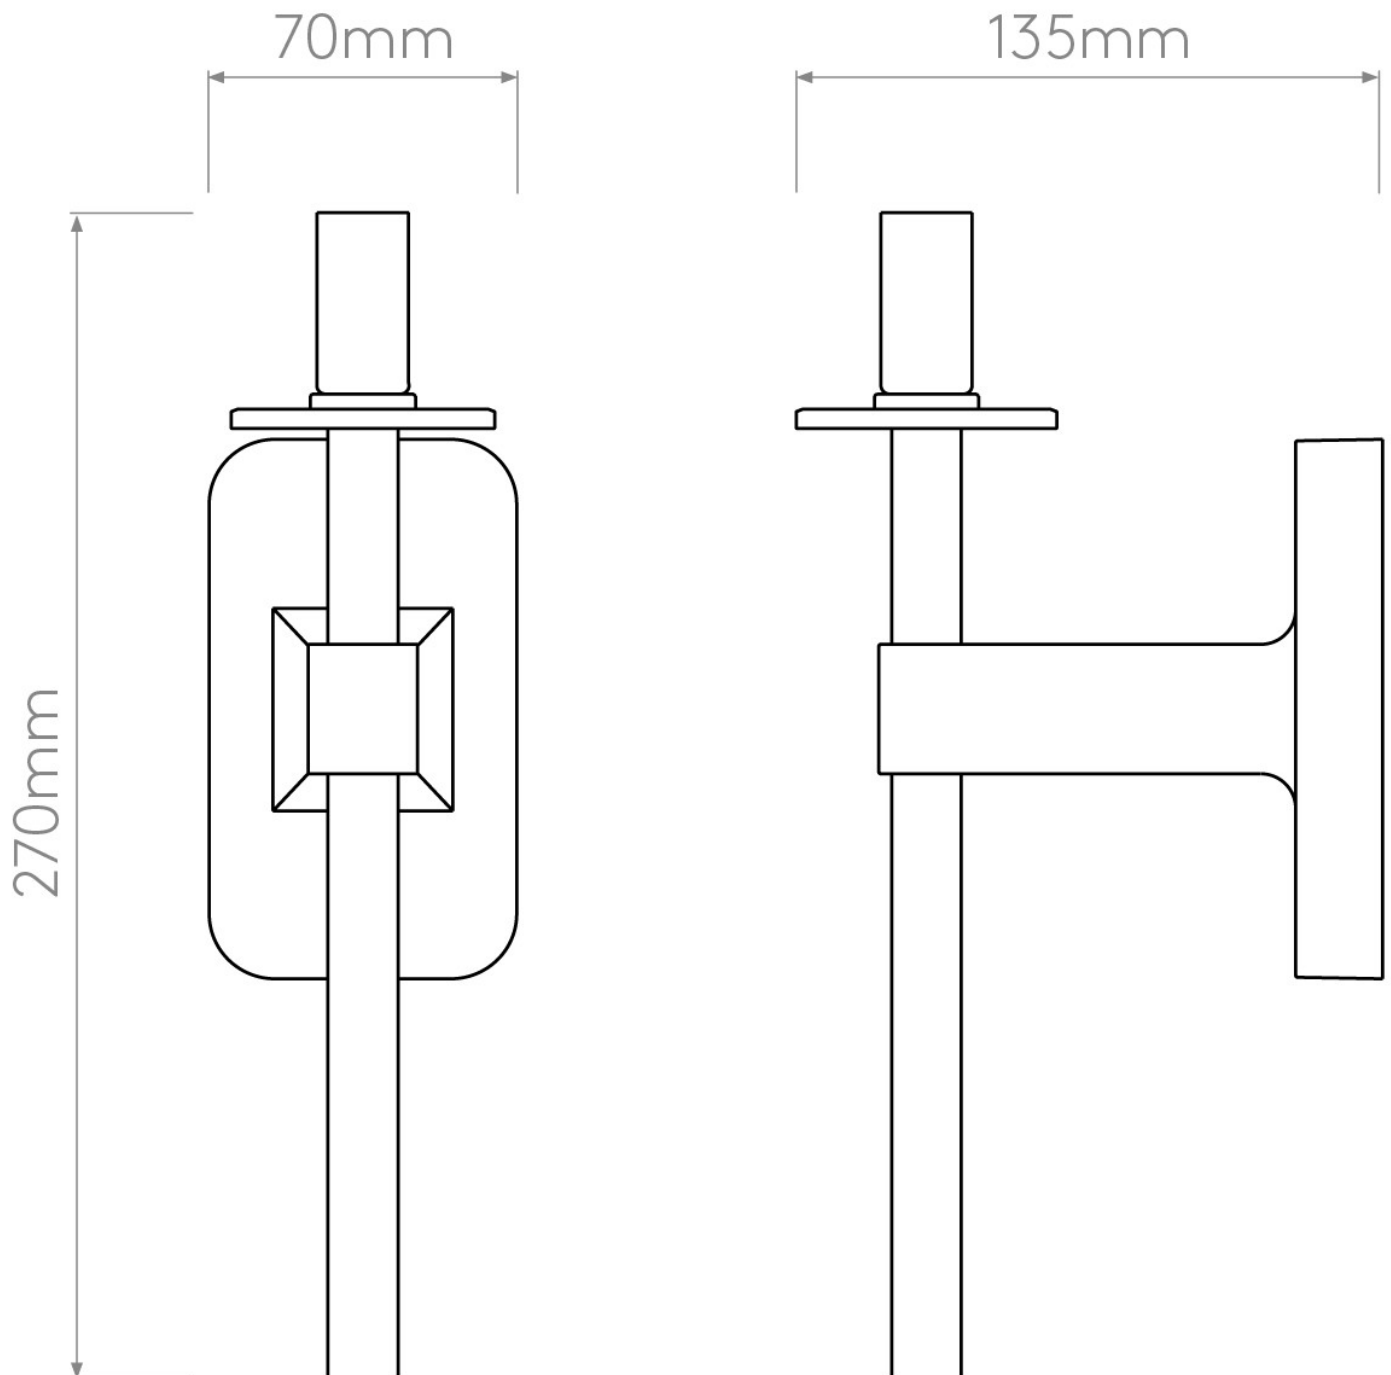

Astro Lighting - Tacoma Single 1429004 & 5036008 - IP44 Matt Black Wall Light with Smoked Ribbed Tulip Glass Shade