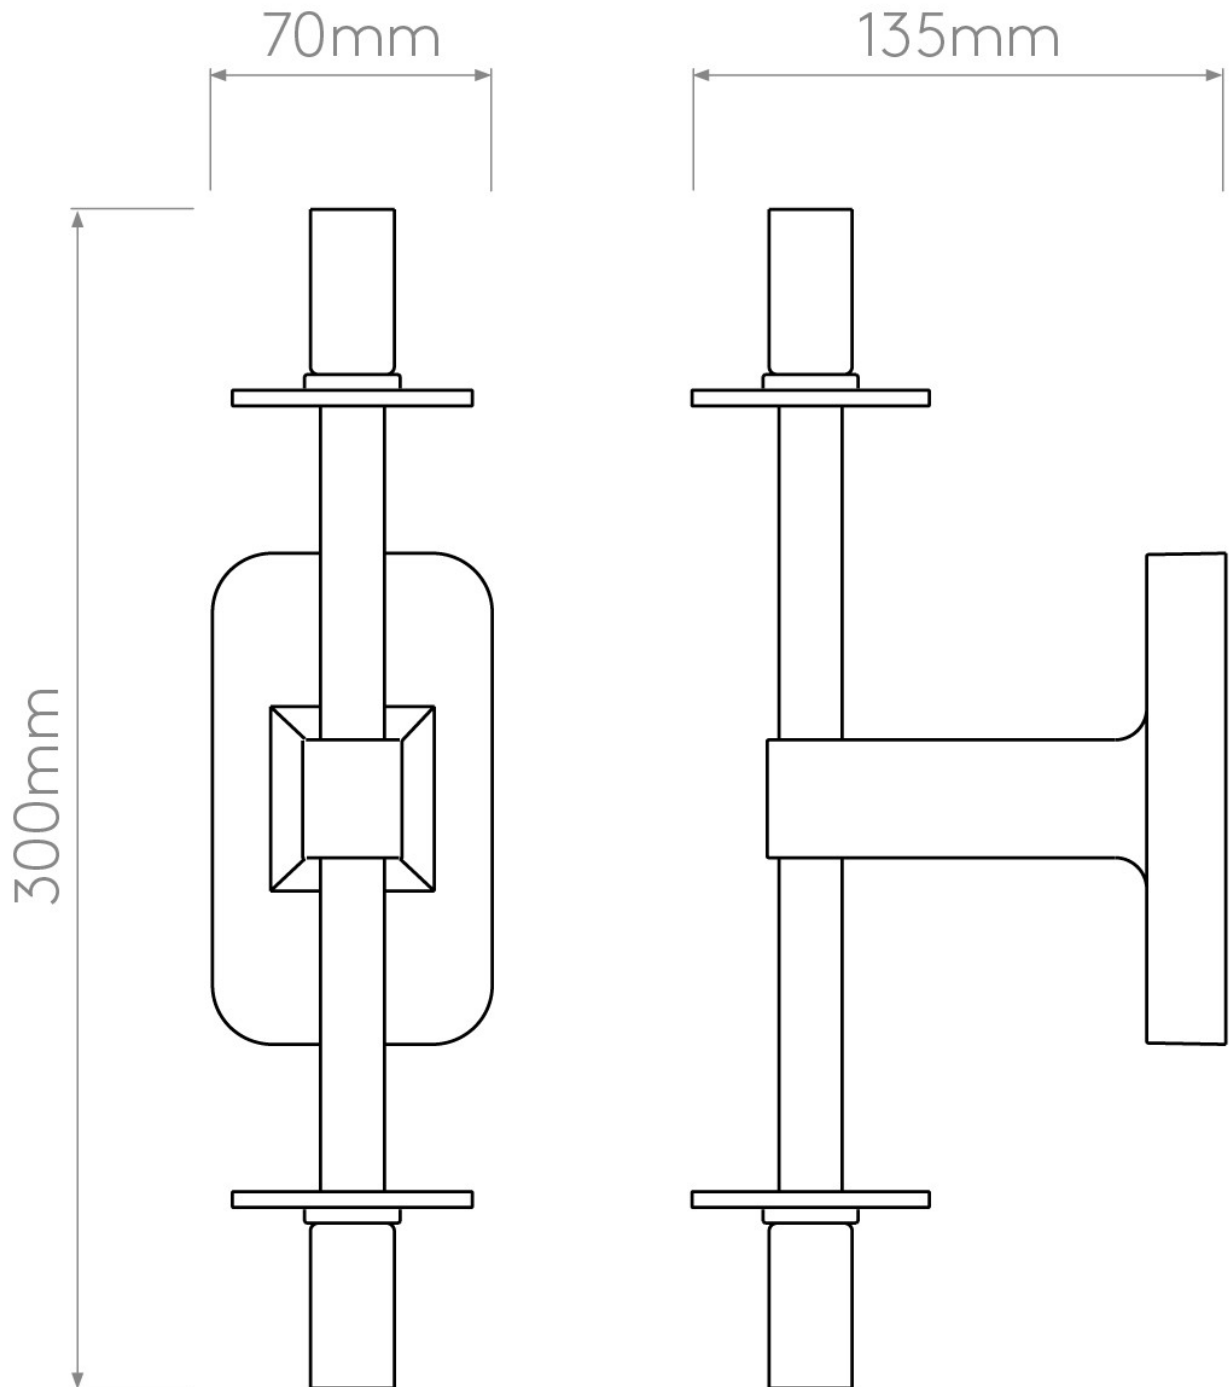

Astro Lighting - Tacoma Twin 1429008 & 5036008 - IP44 Antique Brass Wall Light with Smoked Ribbed Tulip Glass Shades

CONTACT