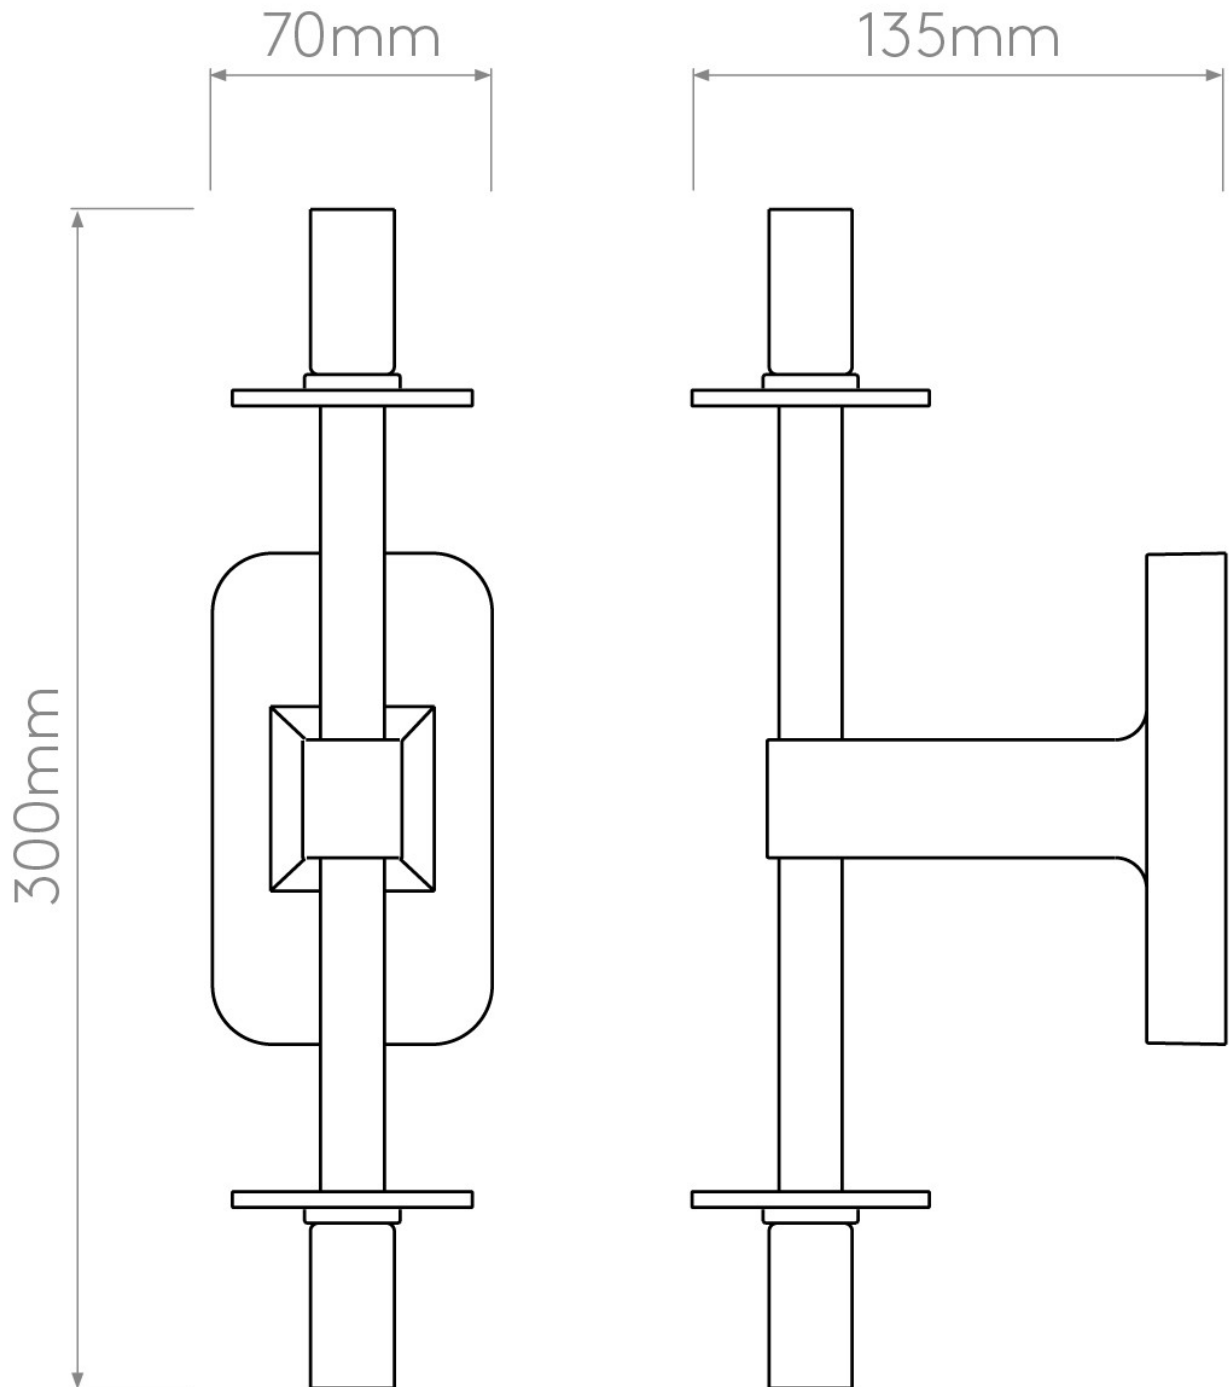

Astro Lighting - Tacoma Twin 1429005 & 5036008 - IP44 Matt Black Wall Light with Smoked Ribbed Tulip Glass Shades

CONTACT