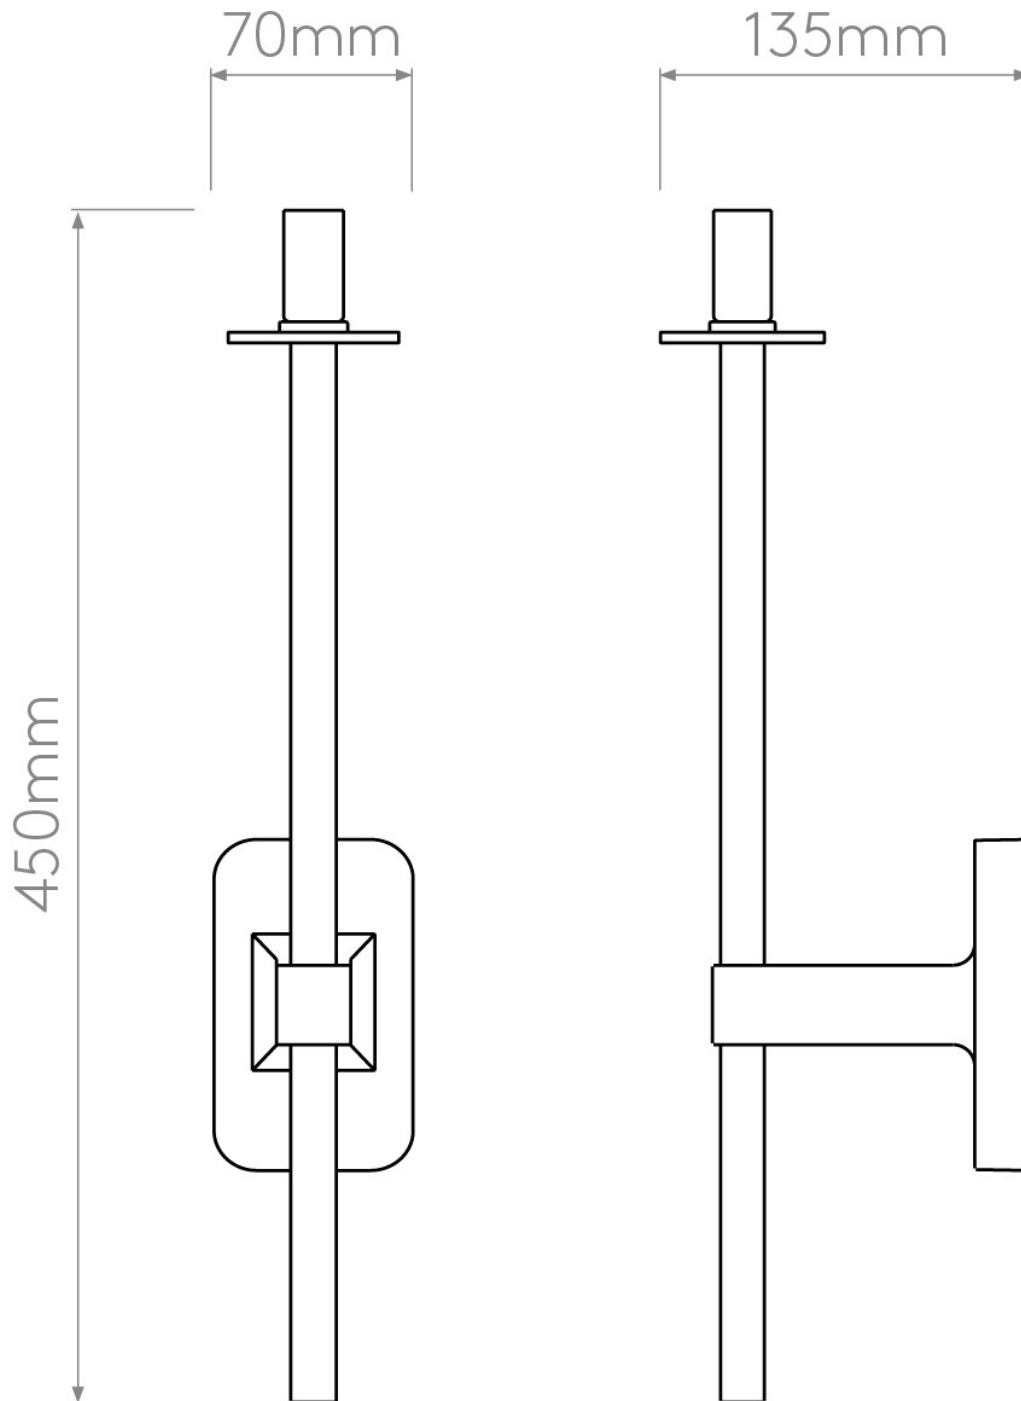

Astro Lighting - Tacoma Single Grande 1429009 & 5036008 - IP44 Antique Brass Wall Light with Smoked Ribbed Tulip Glass

CONTACT