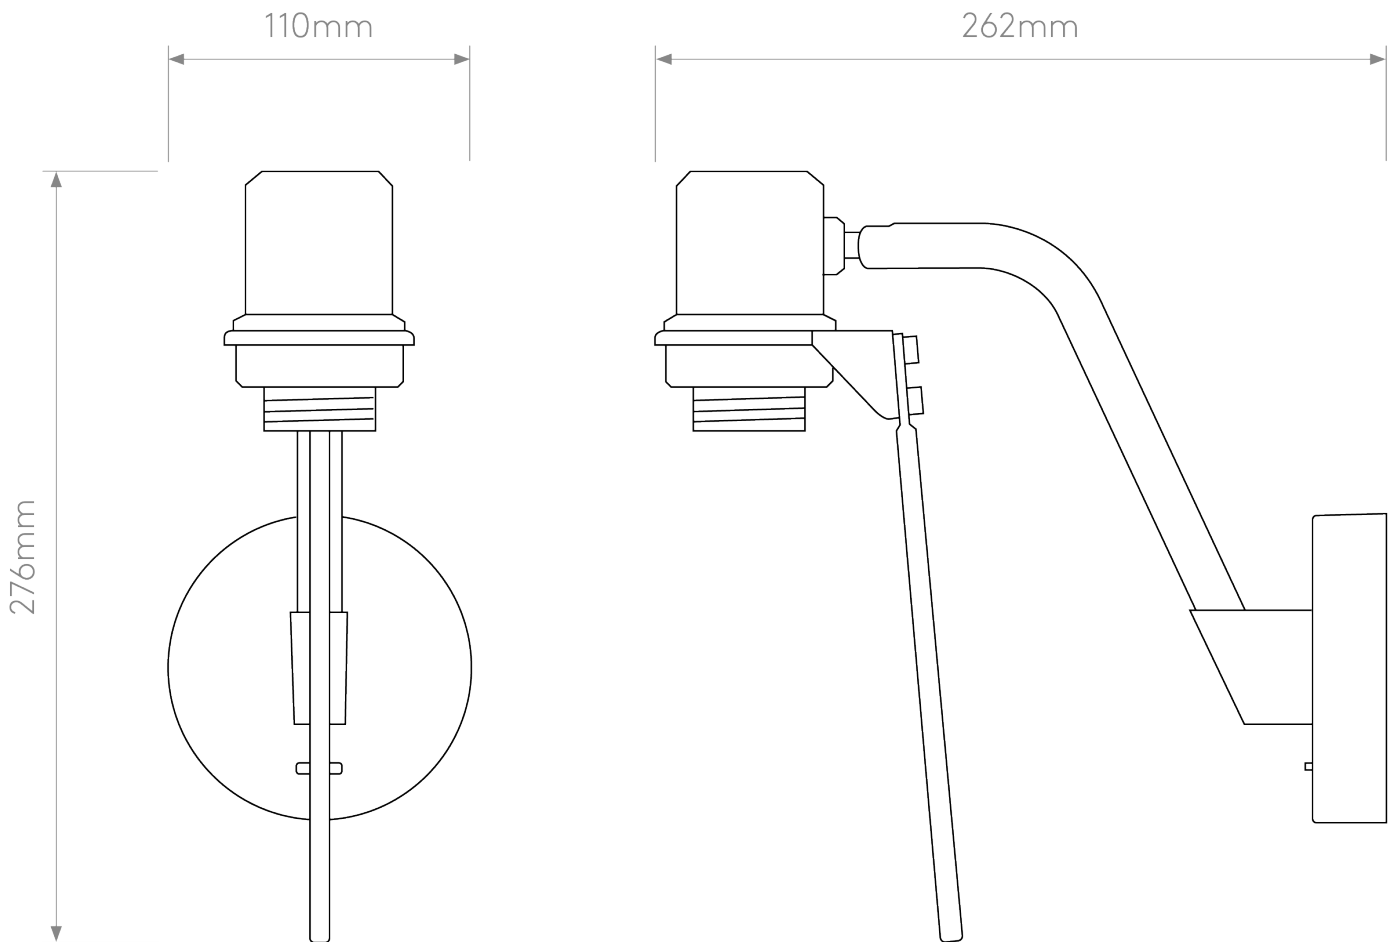

Astro Lighting - Edward - 1441013 - Black Excluding Shade Reading Wall Light

CONTACT