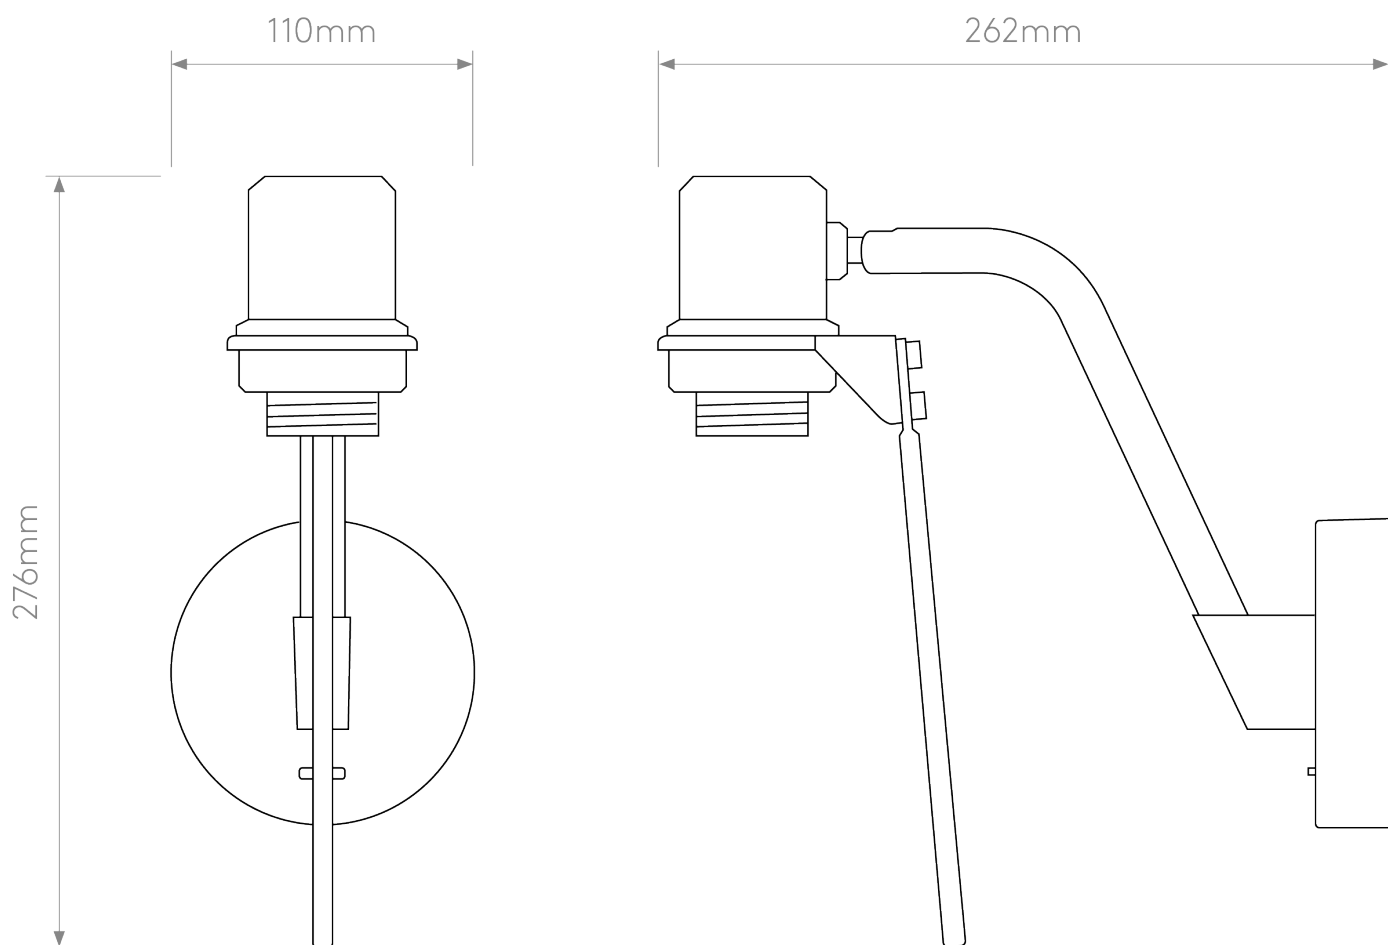

Astro Lighting - Edward - 1441013 & 5013024 - Black Reading Wall Light

CONTACT