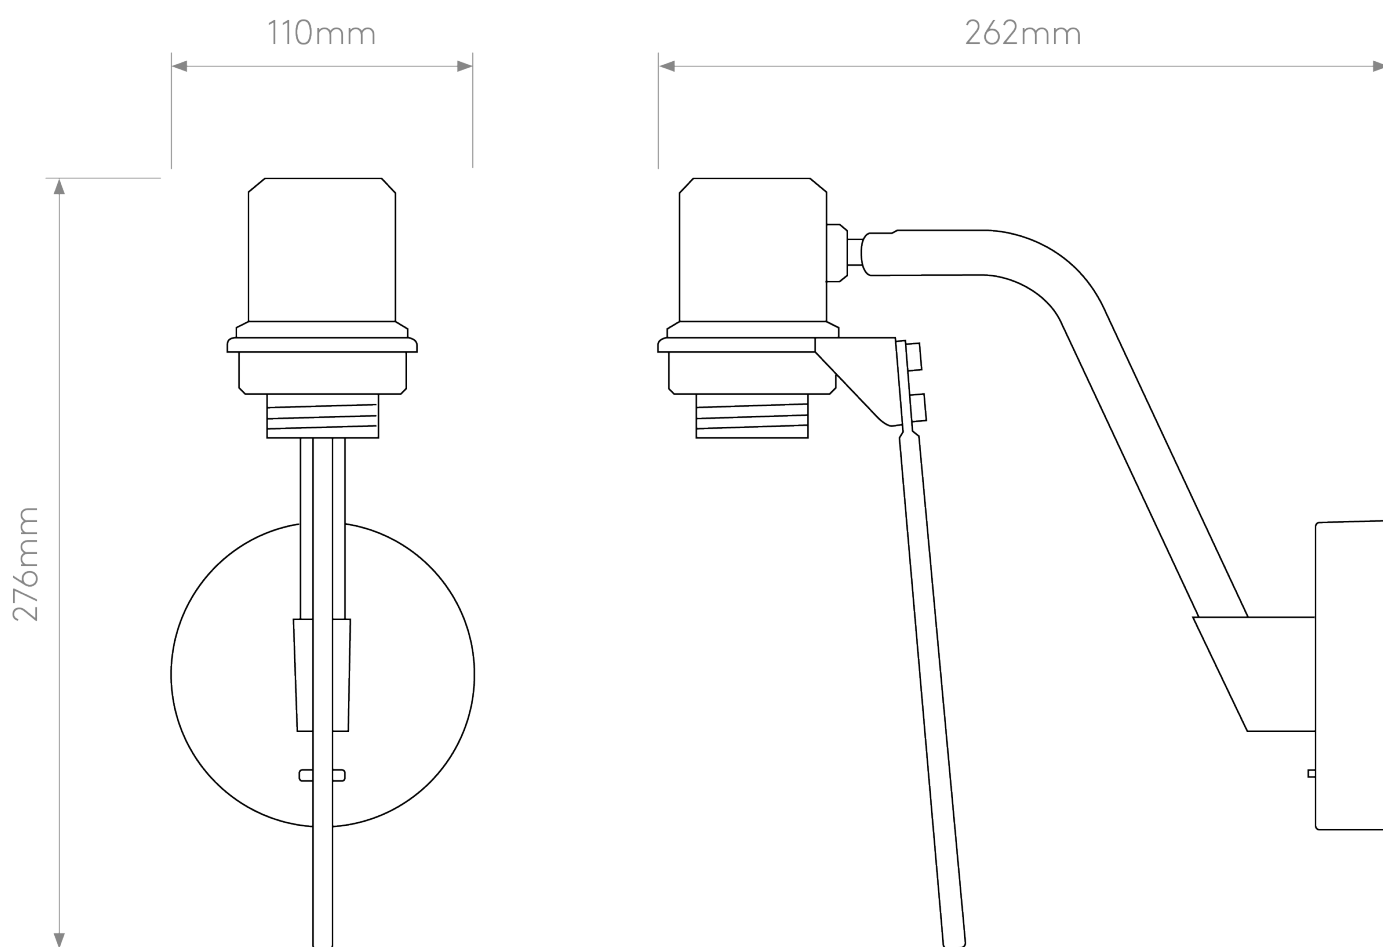

Astro Lighting - Edward - 1441013 & 5013026 - Black Gold Reading Wall Light

**CONTACT**