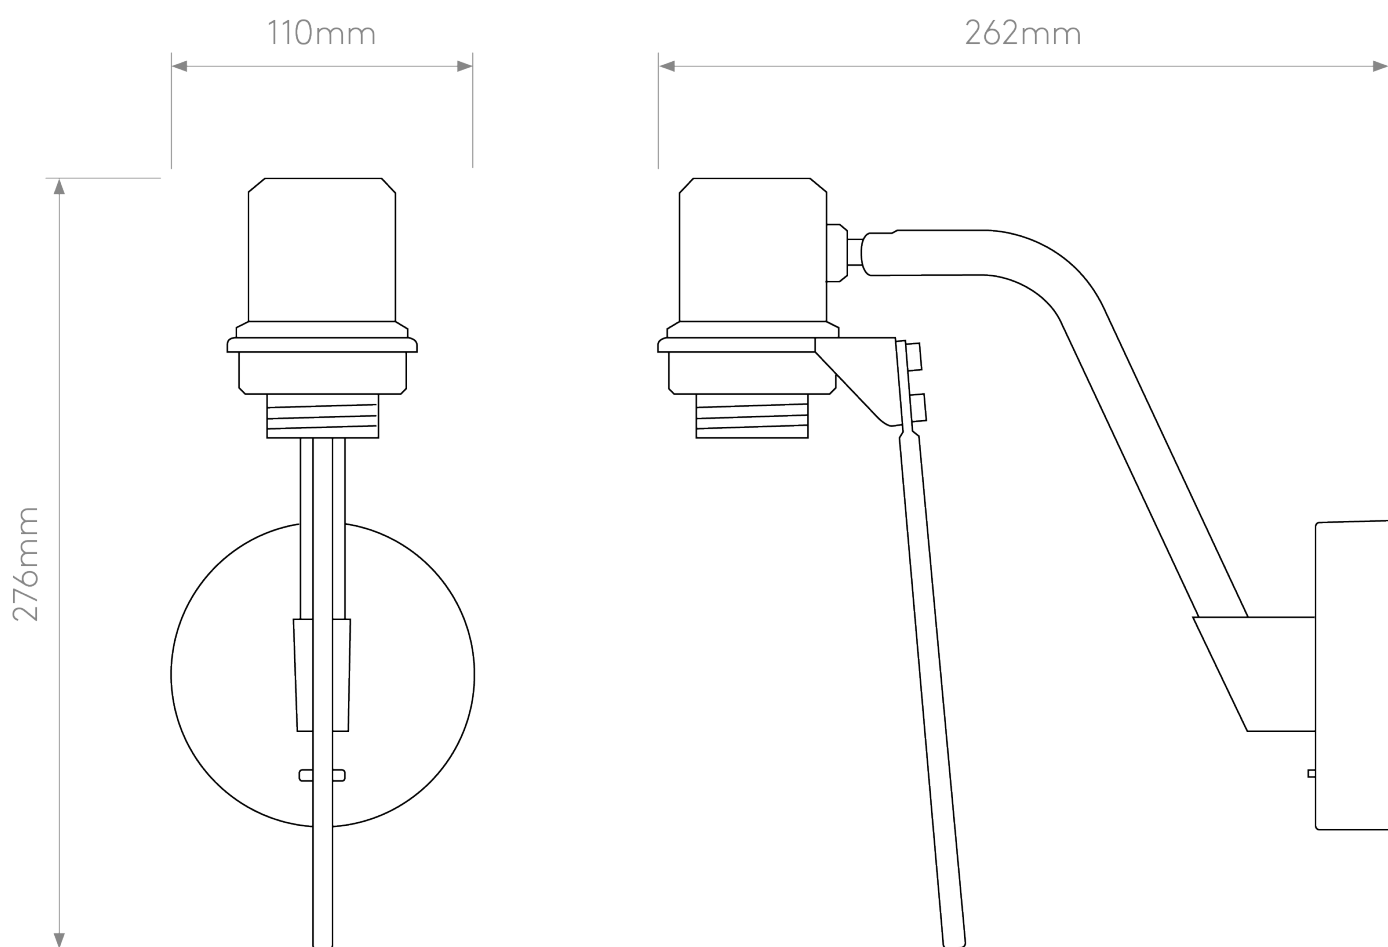

Astro Lighting - Edward - 1441013 & 5013027 - Black White Reading Wall Light

**CONTACT**