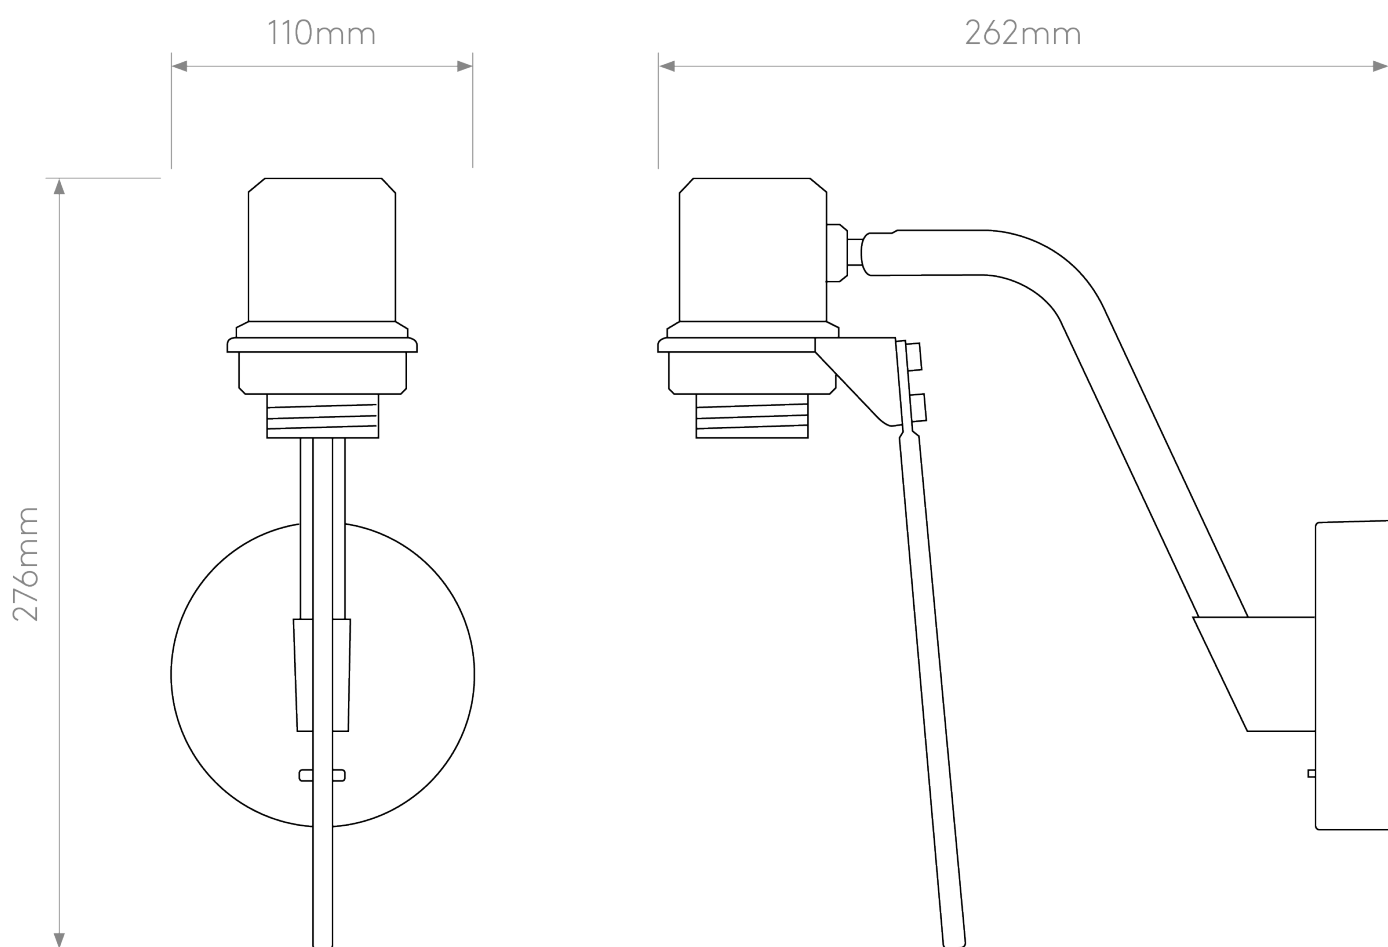

Astro Lighting - Edward - 1441013 & 5013028 - Black Reading Wall Light

**CONTACT**