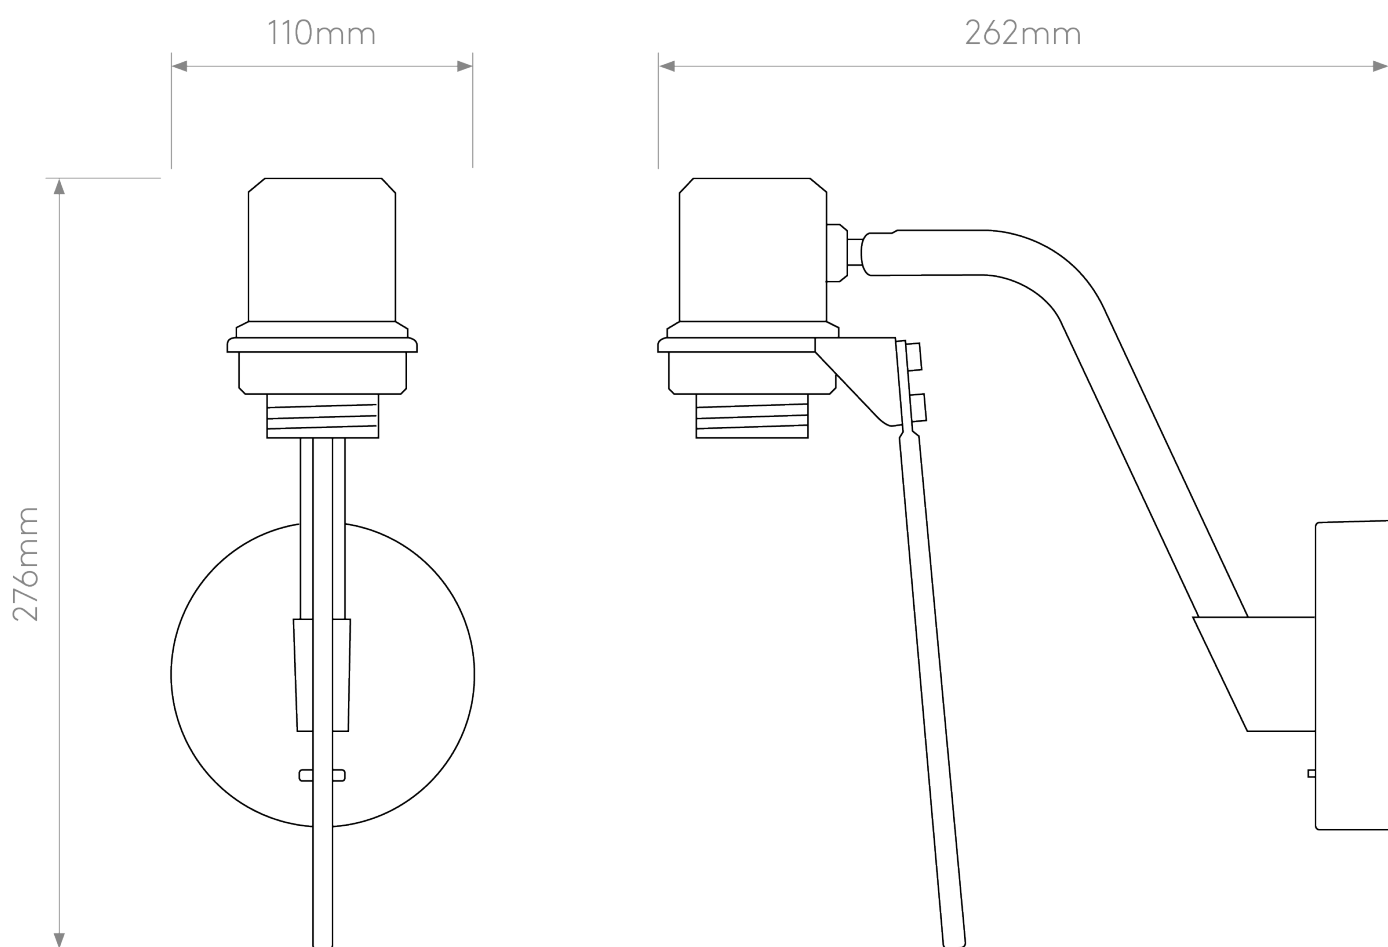

Astro Lighting - Edward - 1441013 & 5013029 - Black Putty Reading Wall Light

CONTACT