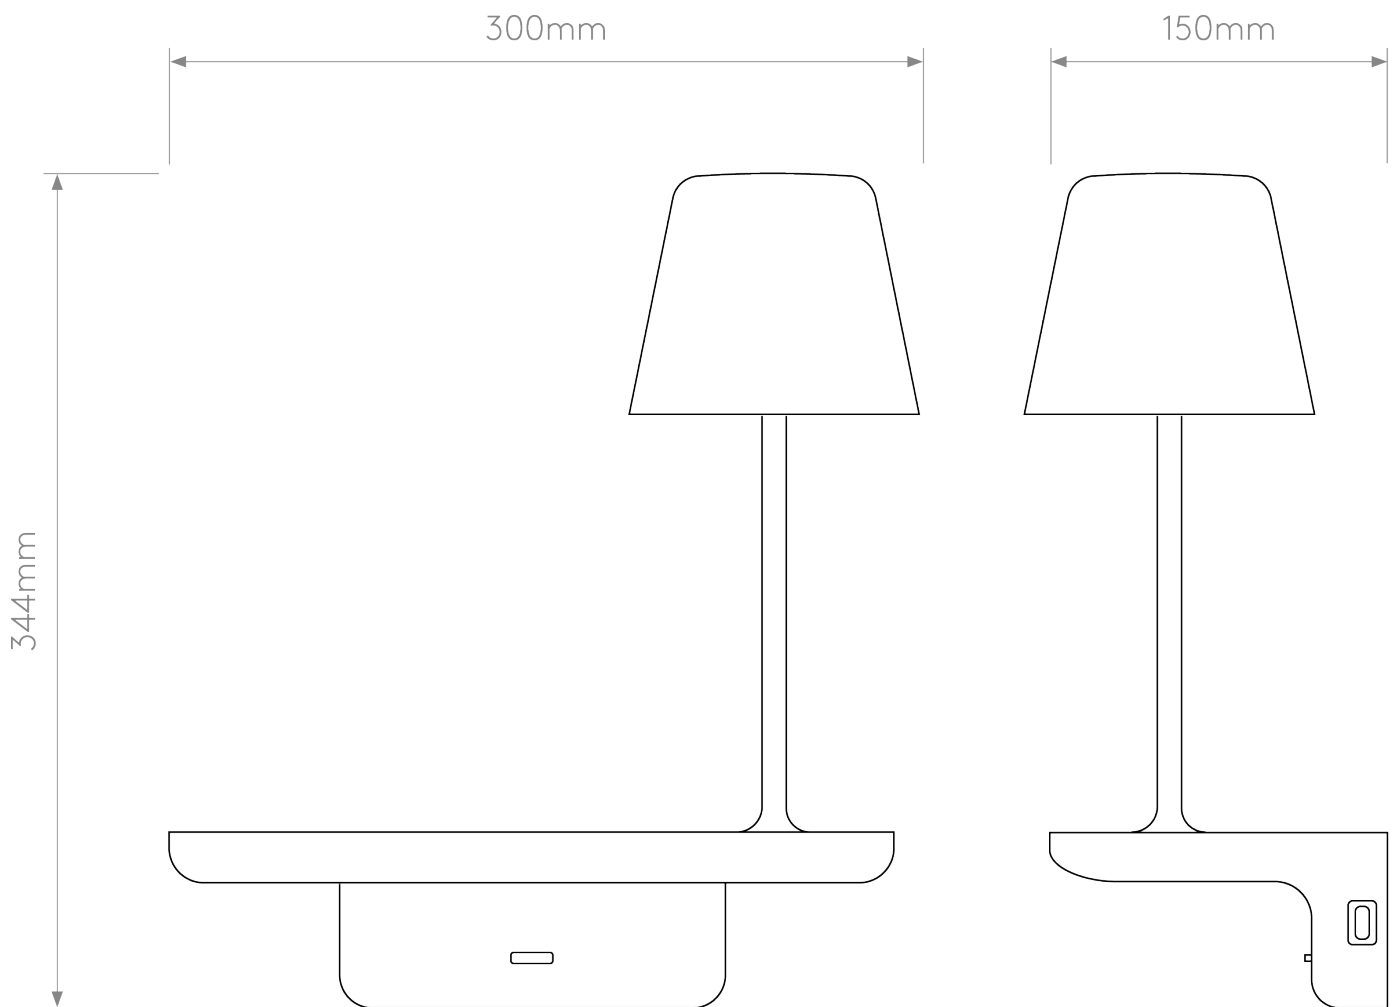

Astro Lighting - Ito - 1446001 - White Reading Wall Light

CONTACT