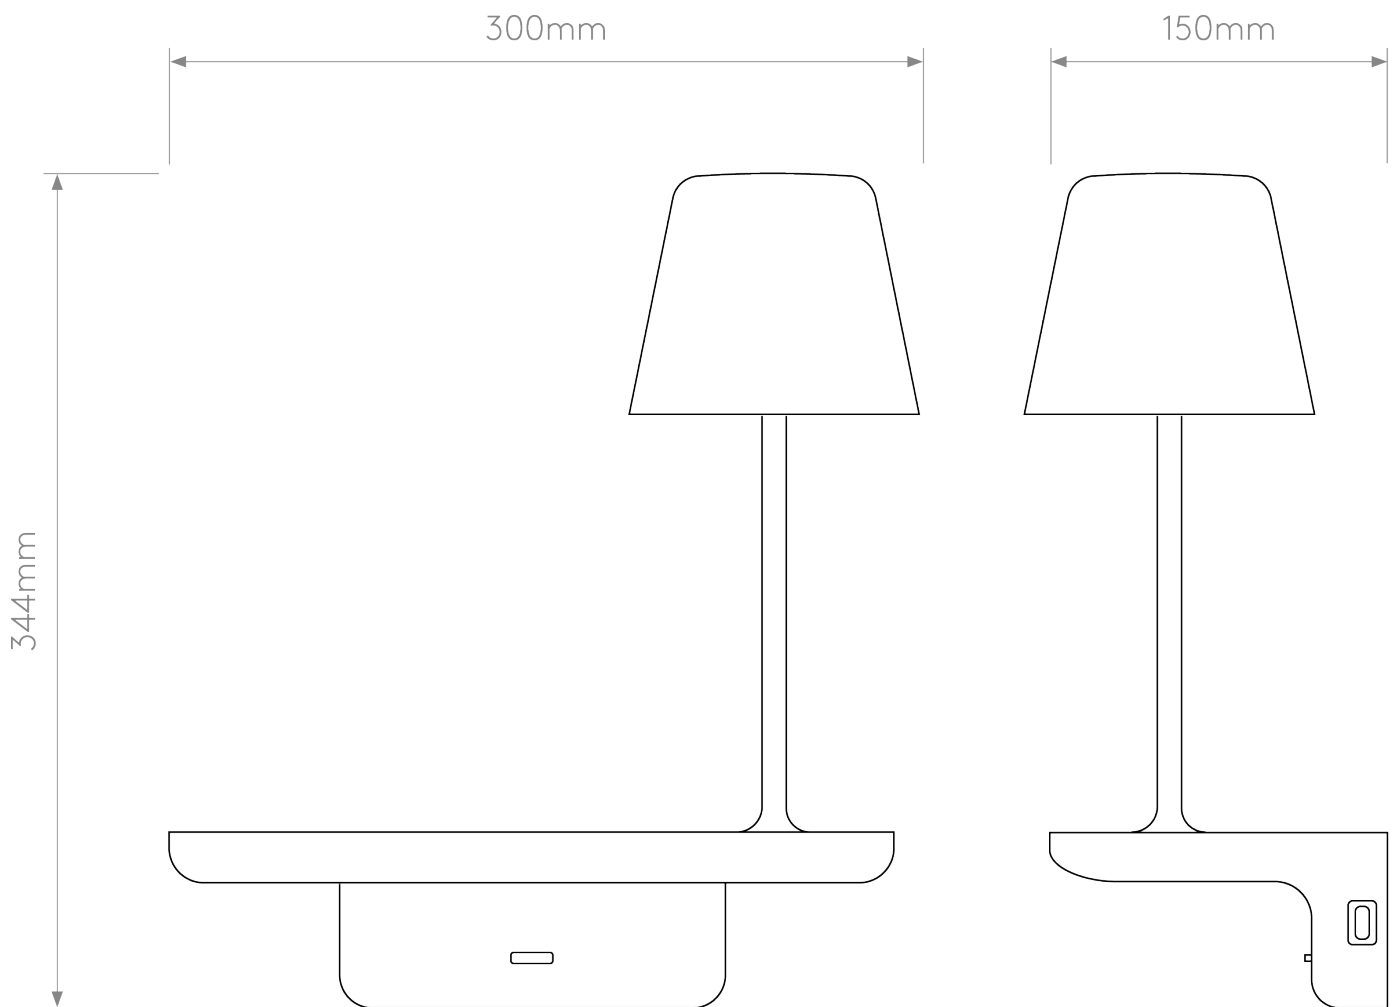

Astro Lighting - Ito - 1446002 - Black Reading Wall Light

**CONTACT**