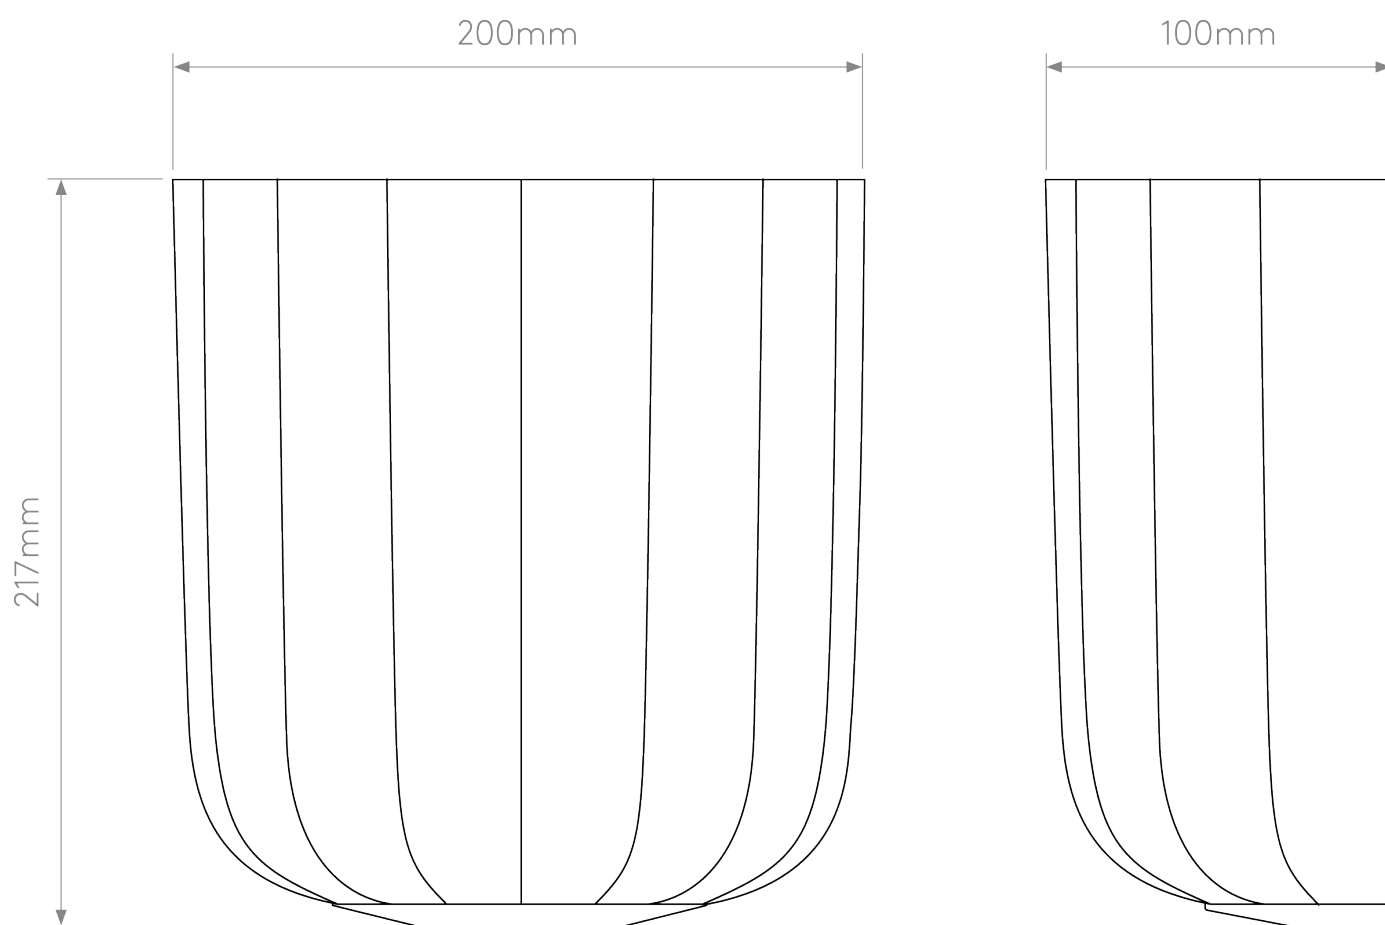

Astro Lighting - Veo - 1455001 - Nickel Opal Glass Wall Washer Light

CONTACT