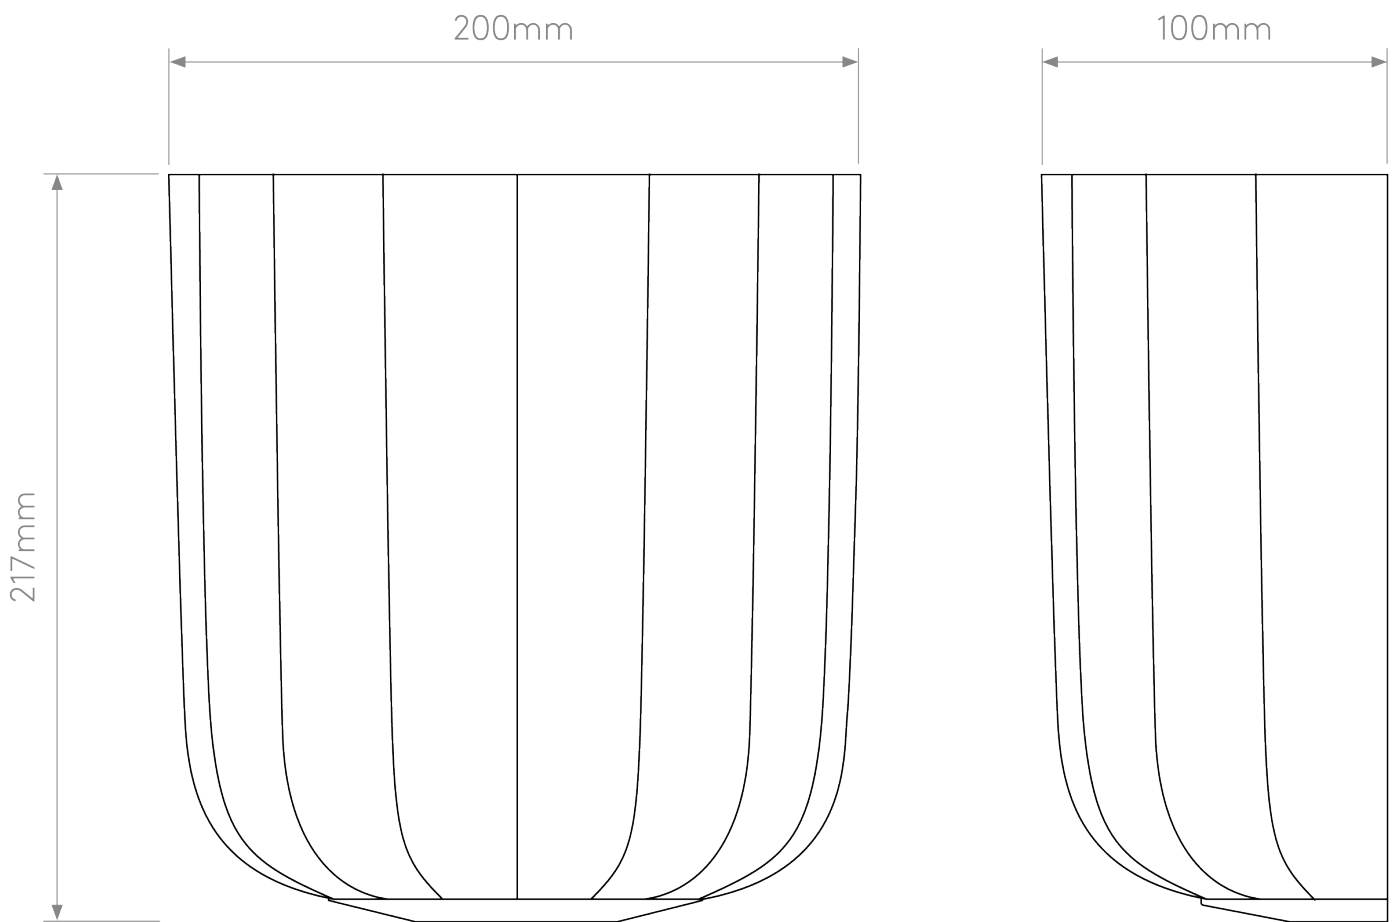

Astro Lighting - Veo - 1455002 - Bronze Opal Glass Wall Washer Light

**CONTACT**