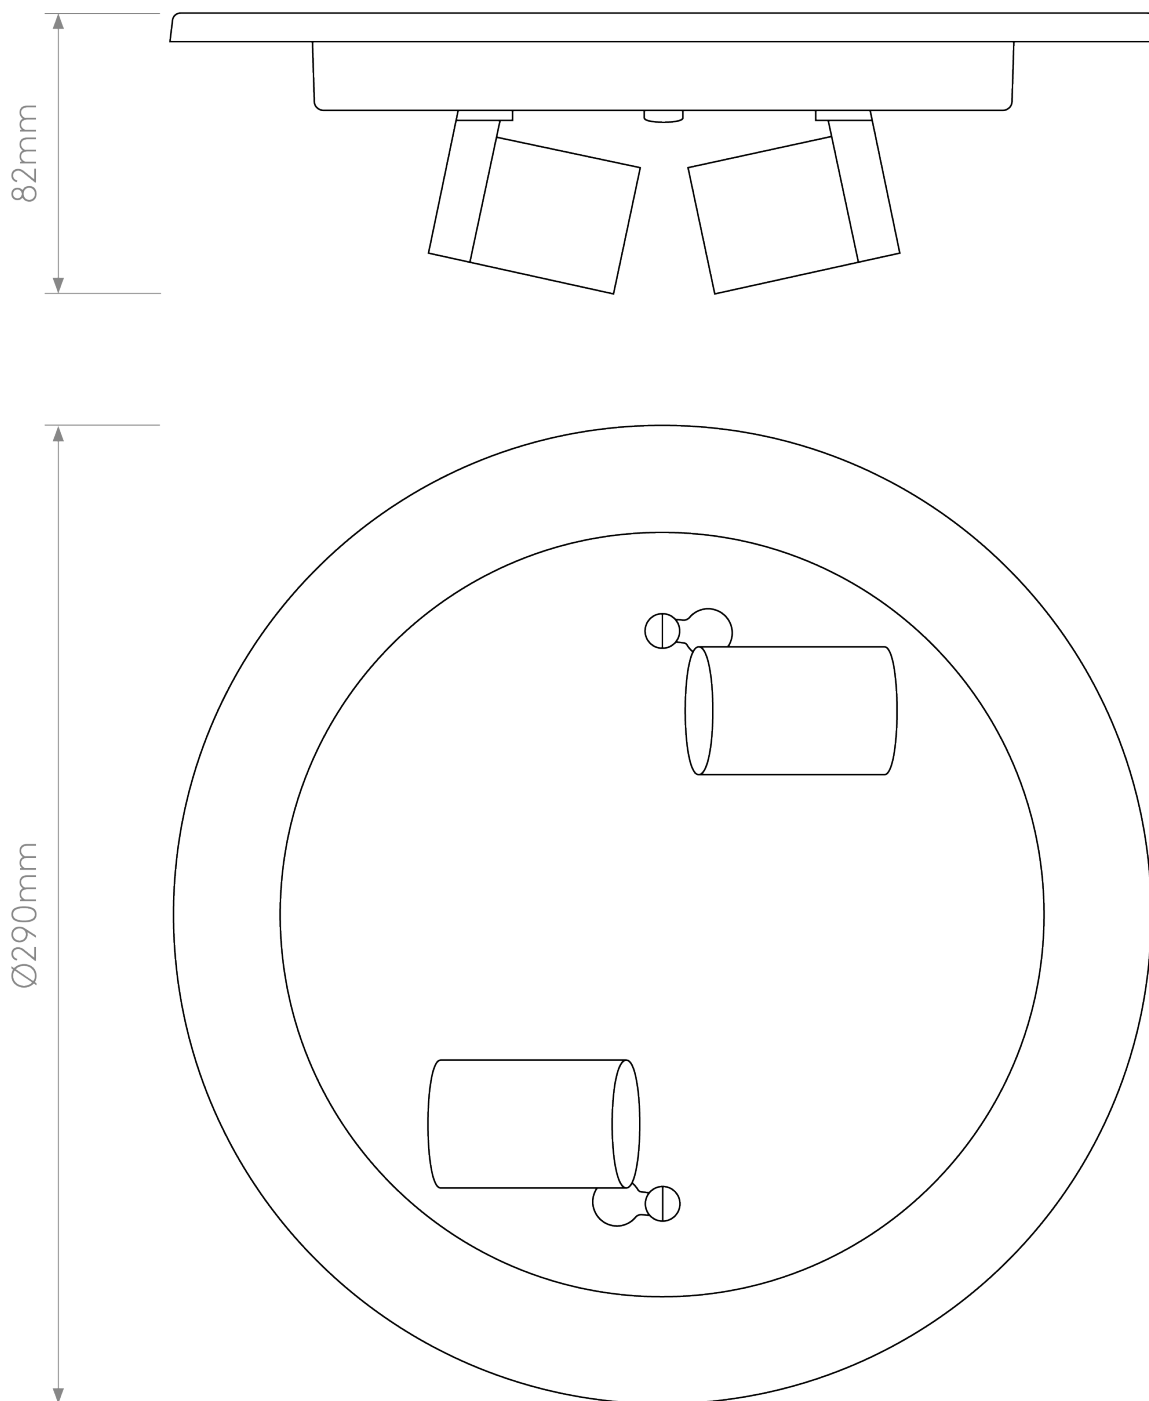

Astro Lighting - Elba - 1462001 & 5042007 - White 2 Light Flush Ceiling Light

CONTACT