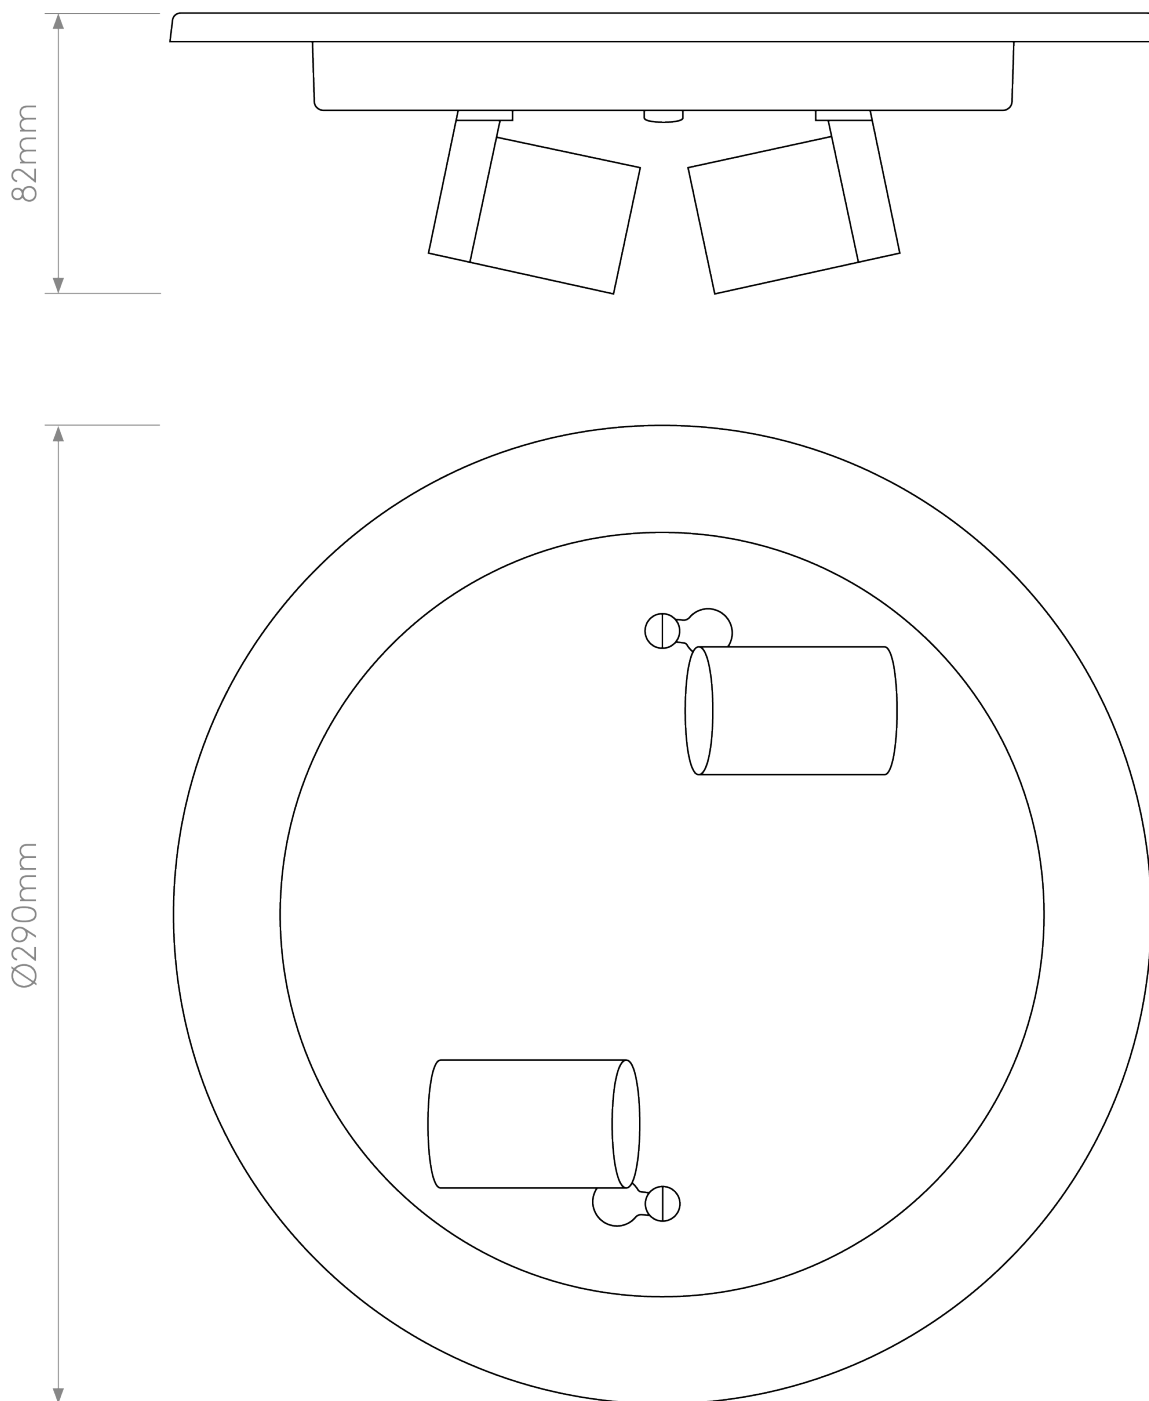

Astro Lighting - Elba - 1462001 & 5042008 - White Putty 2 Light Flush Ceiling Light

CONTACT