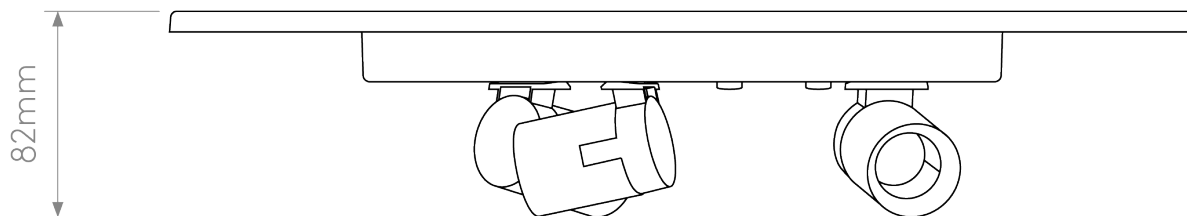

Astro Lighting - Elba - 1462002 & 5042001 - White 3 Light Flush Ceiling Light

CONTACT