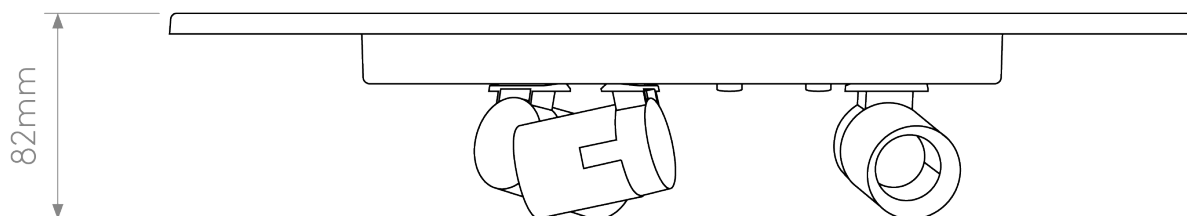

Astro Lighting - Elba - 1462002 & 5042002 - White Putty 3 Light Flush Ceiling Light

CONTACT