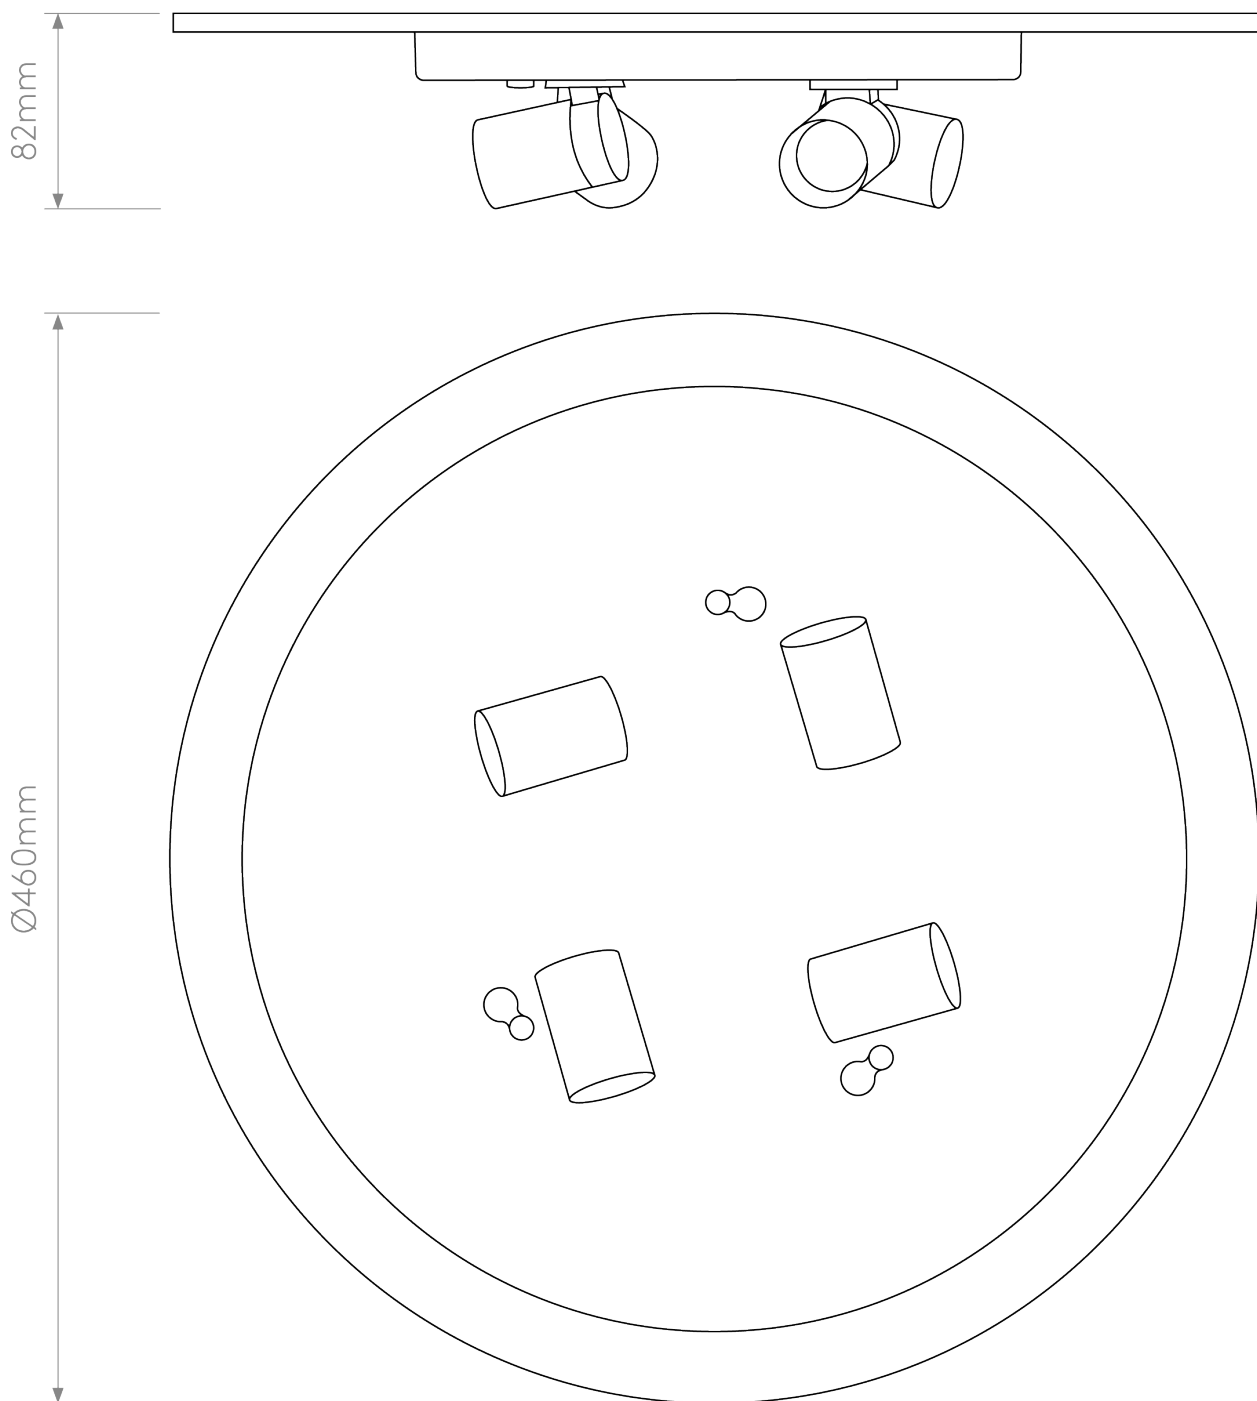

Astro Lighting - Elba - 1462003 & 5042003 - White 4 Light Flush Ceiling Light

CONTACT