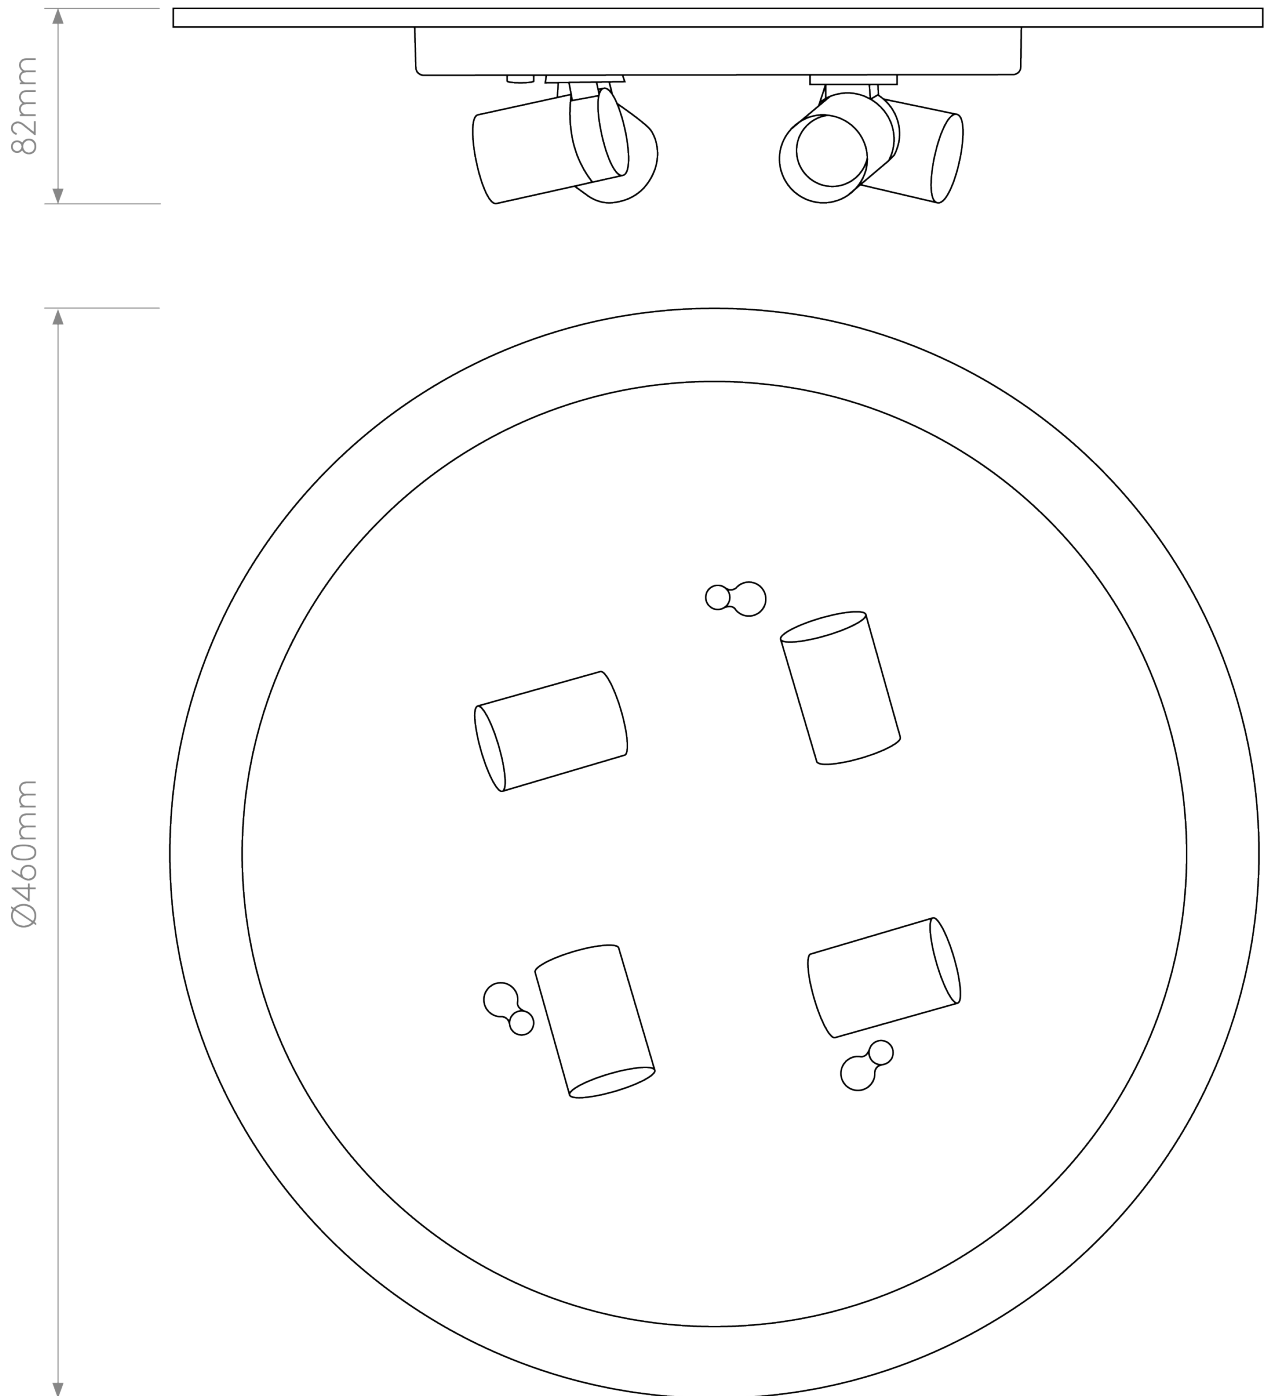

Astro Lighting - Elba - 1462003 & 5042004 - White Putty 4 Light Flush Ceiling Light

CONTACT