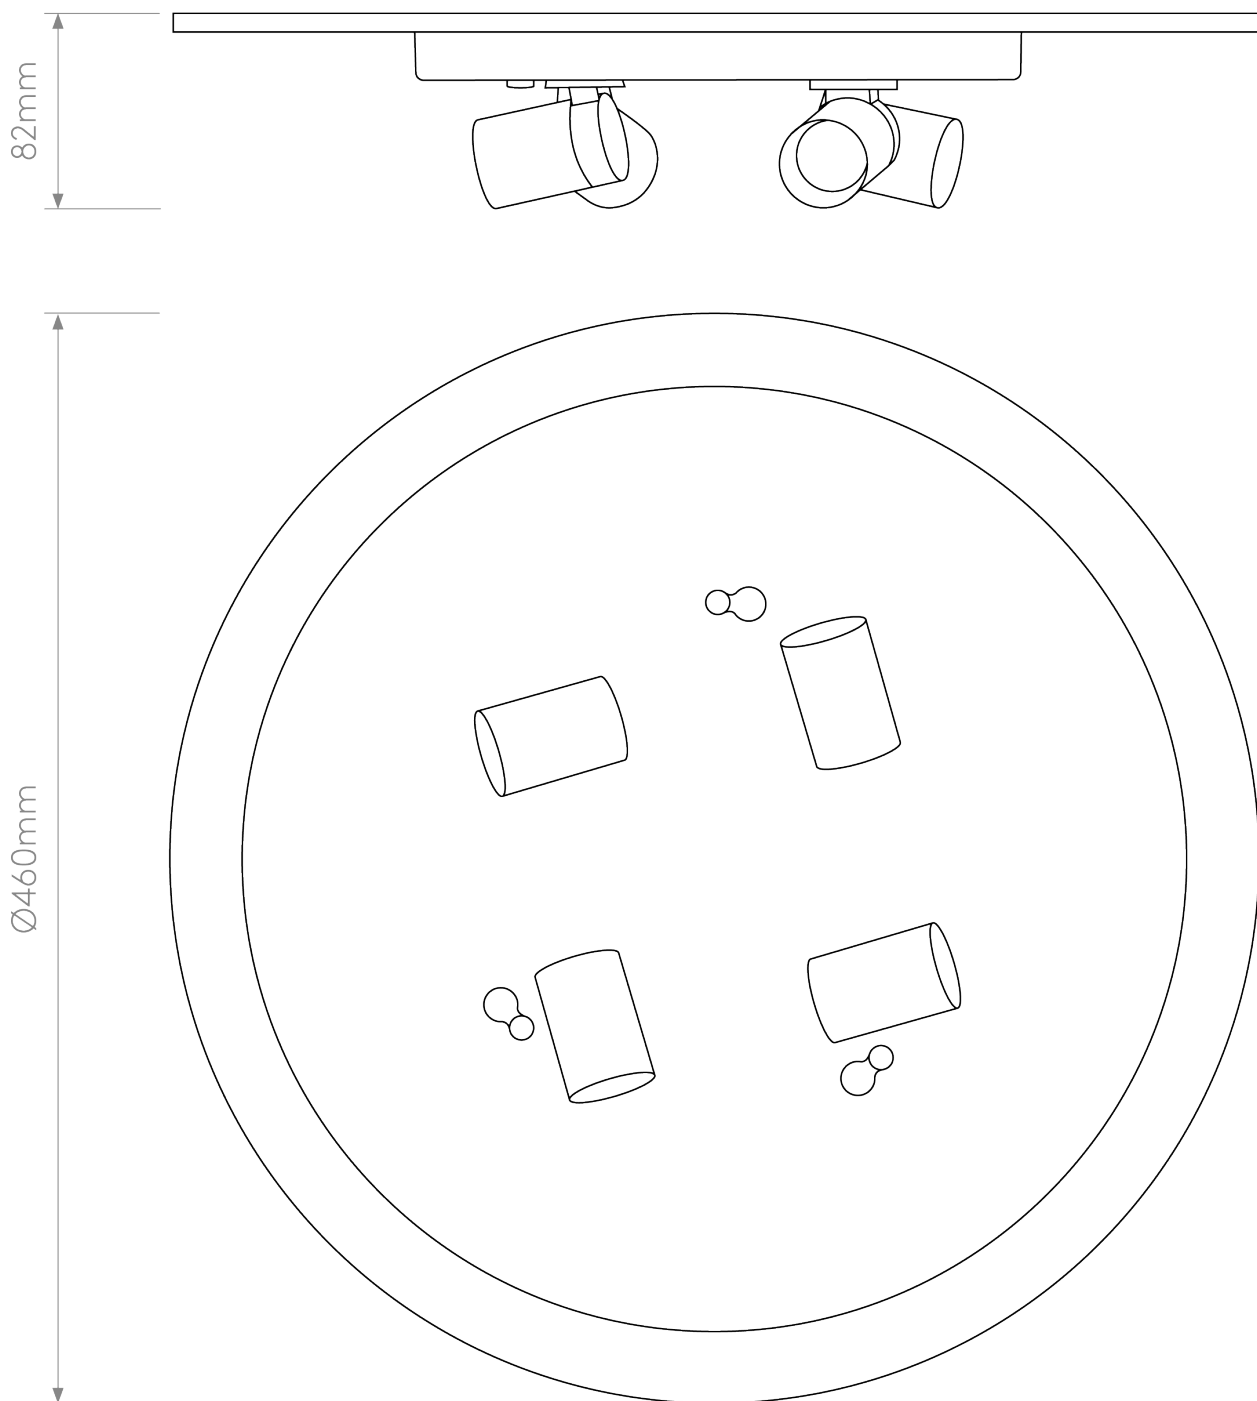

Astro Lighting - Elba - 1462003 & 5042009 - White 4 Light Flush Ceiling Light

**CONTACT**