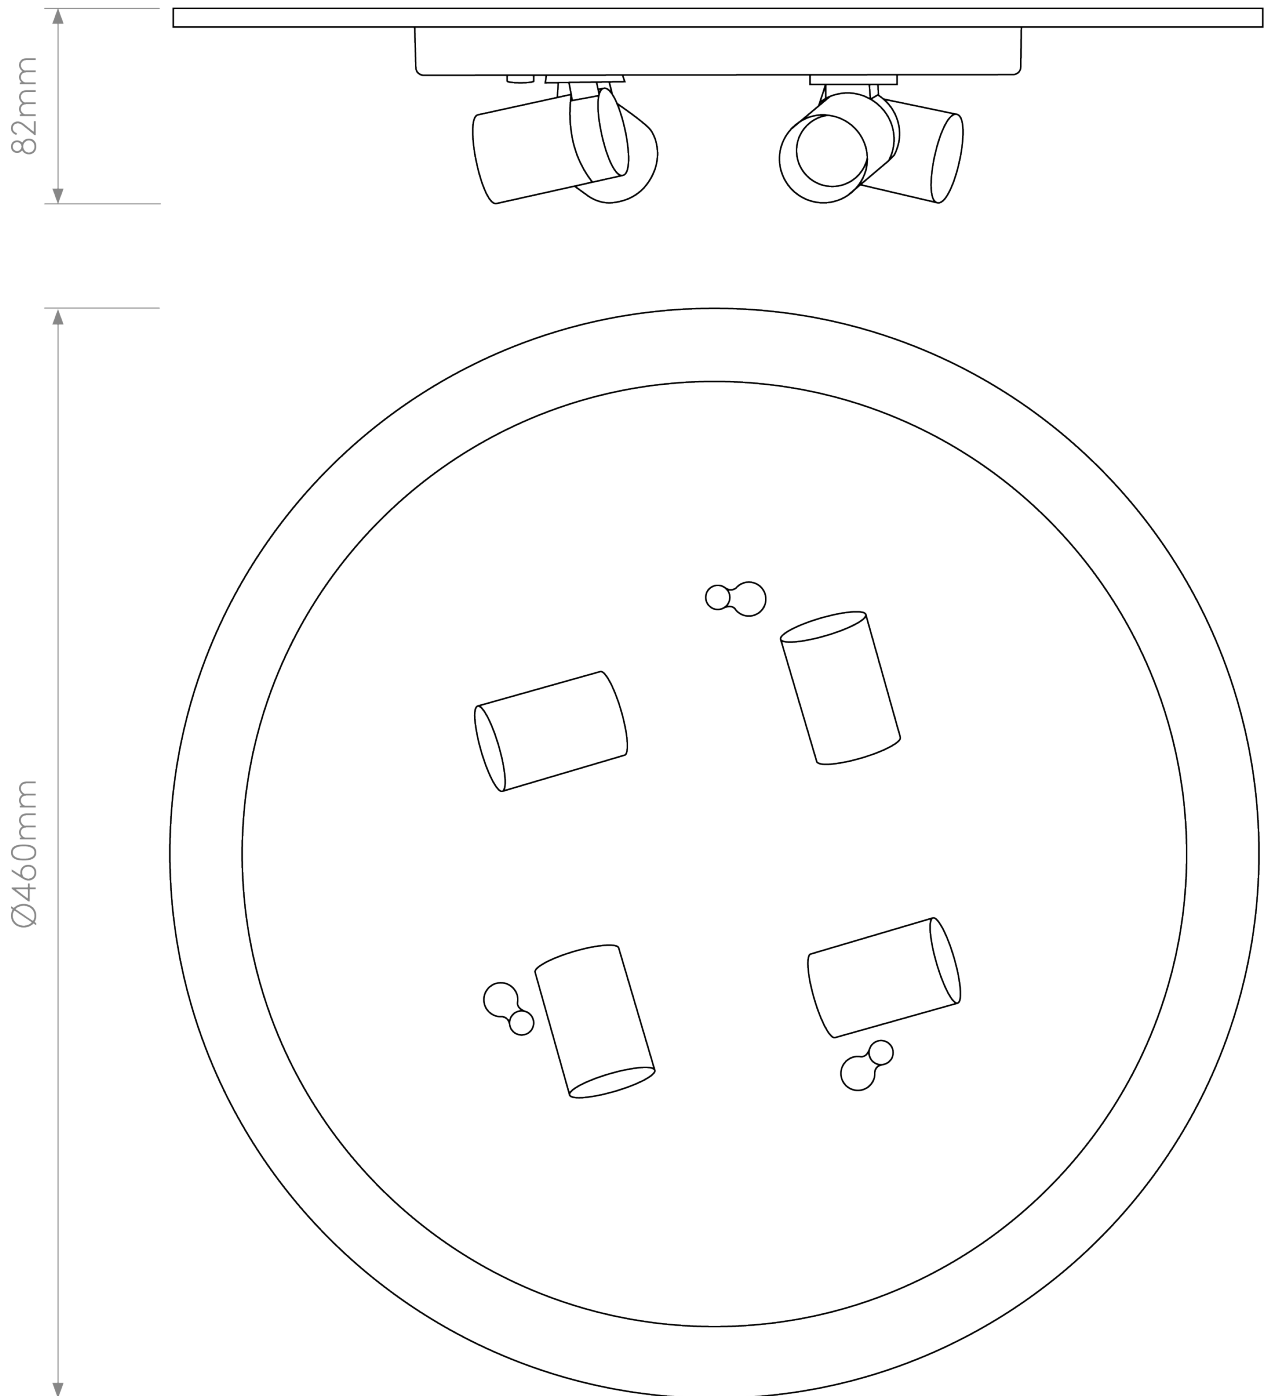

Astro Lighting - Elba - 1462003 & 5042010 - White Putty 4 Light Flush Ceiling Light

**CONTACT**