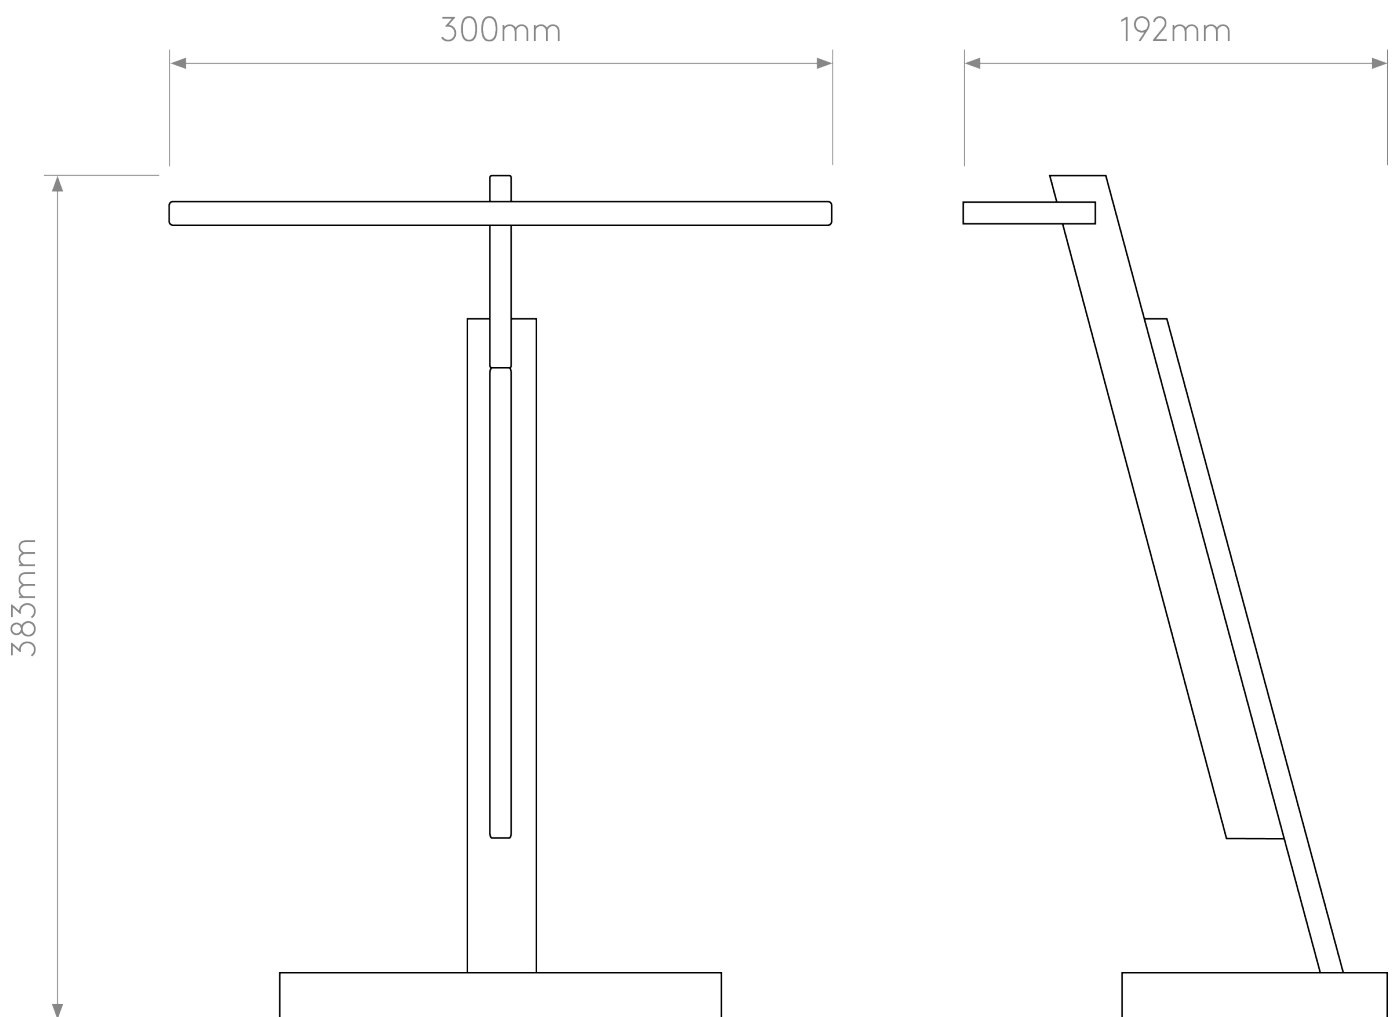

Astro Lighting - Gerrit - 1465001 - LED Anodised Gold Task Table Lamp

CONTACT