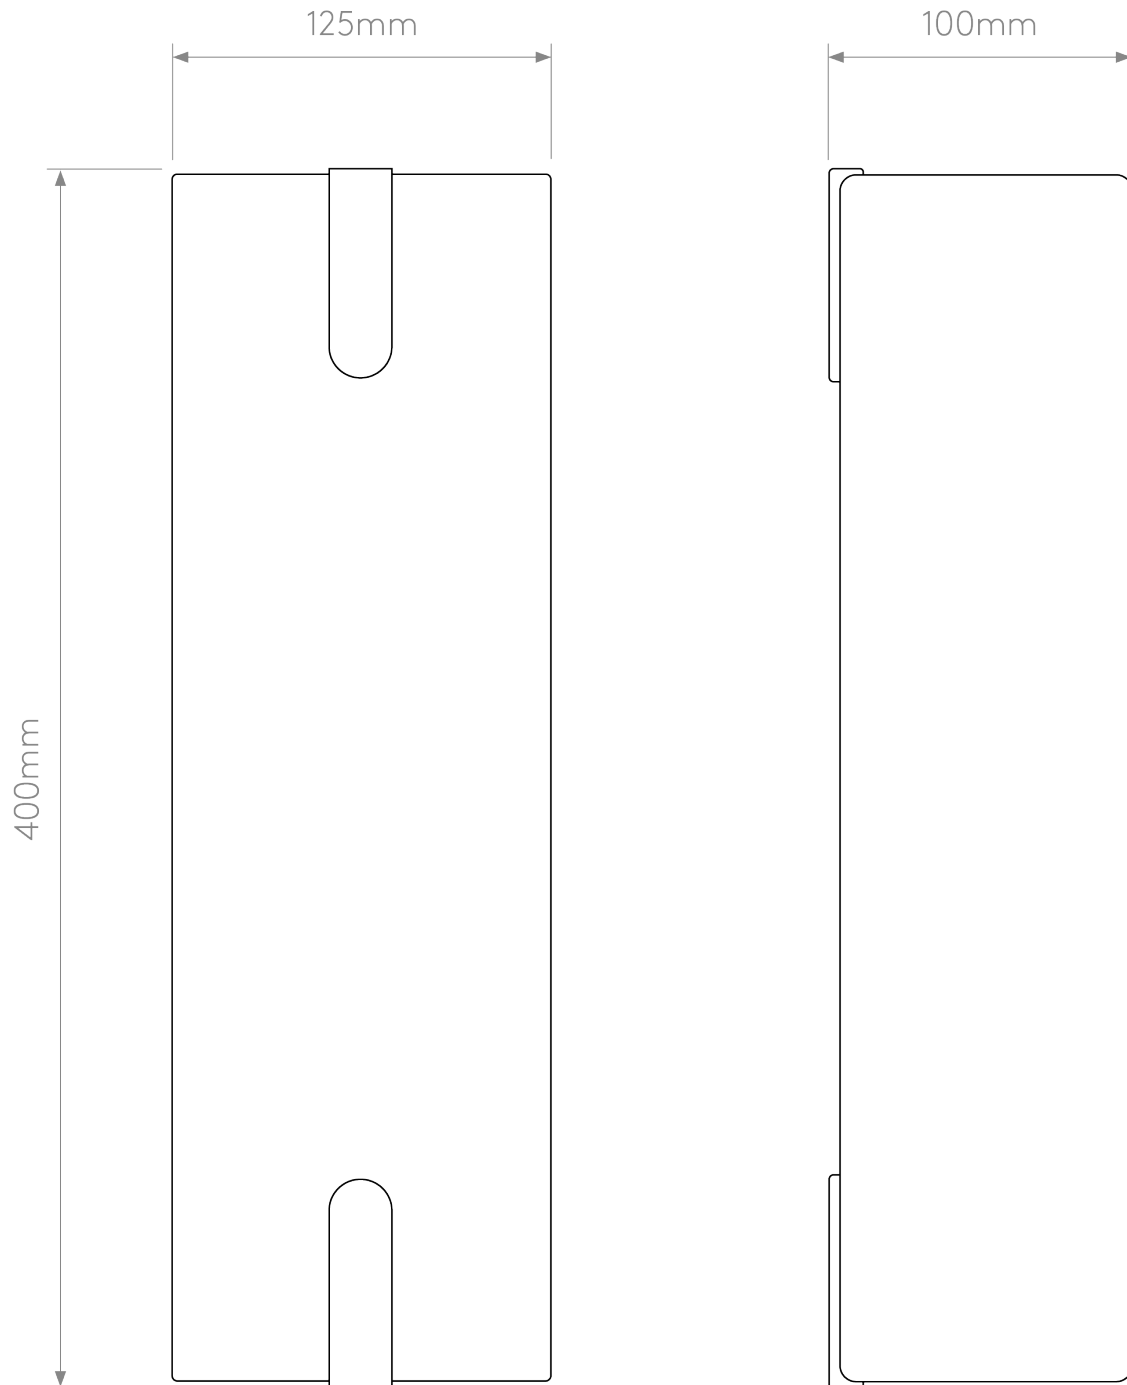

Astro Lighting - Elba - 1469001 - White 2 Light Fabric Shade

CONTACT