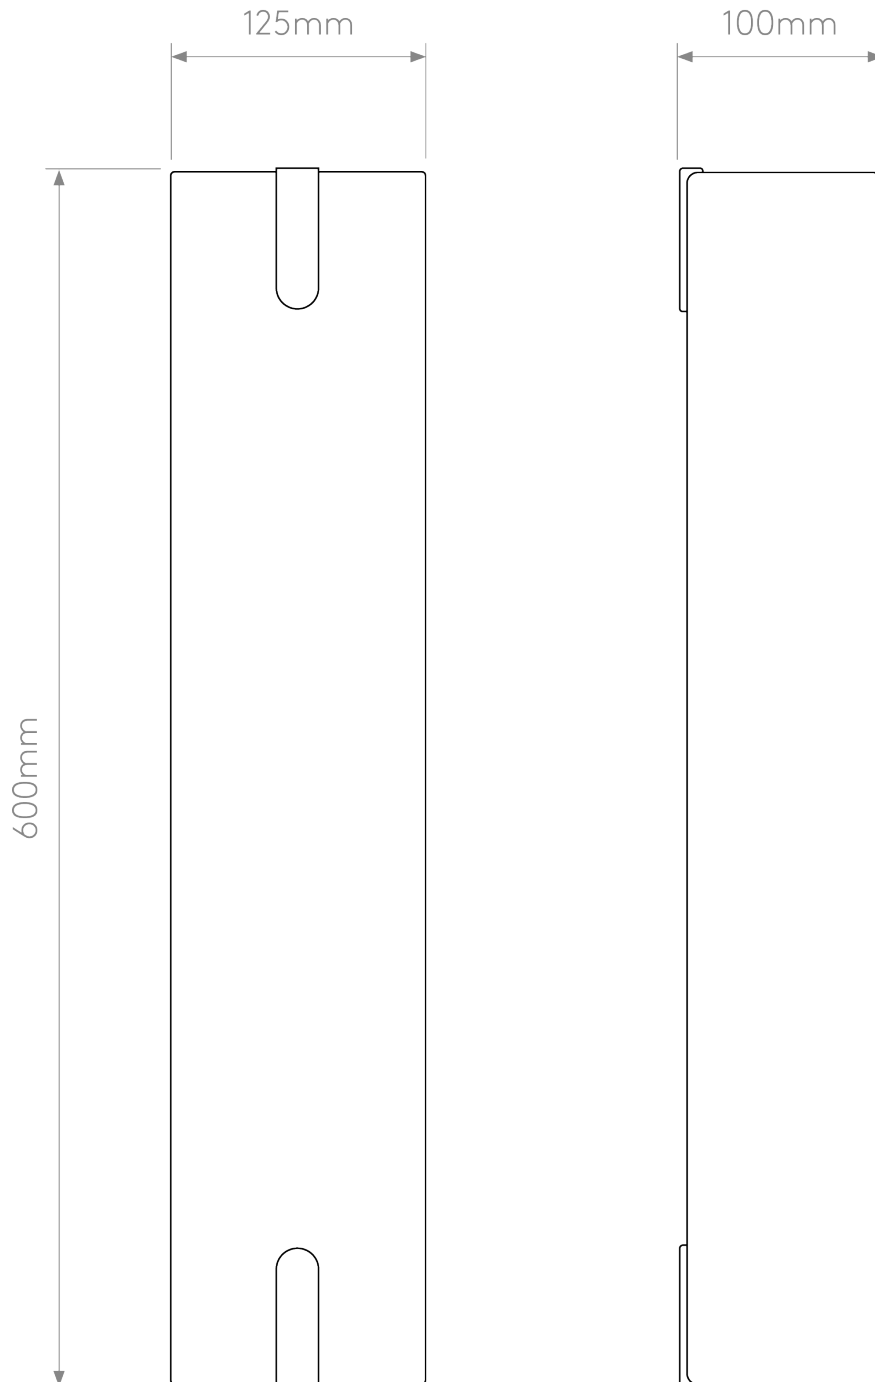

Astro Lighting - Elba - 1469003 - White 2 Light Fabric Shade

CONTACT