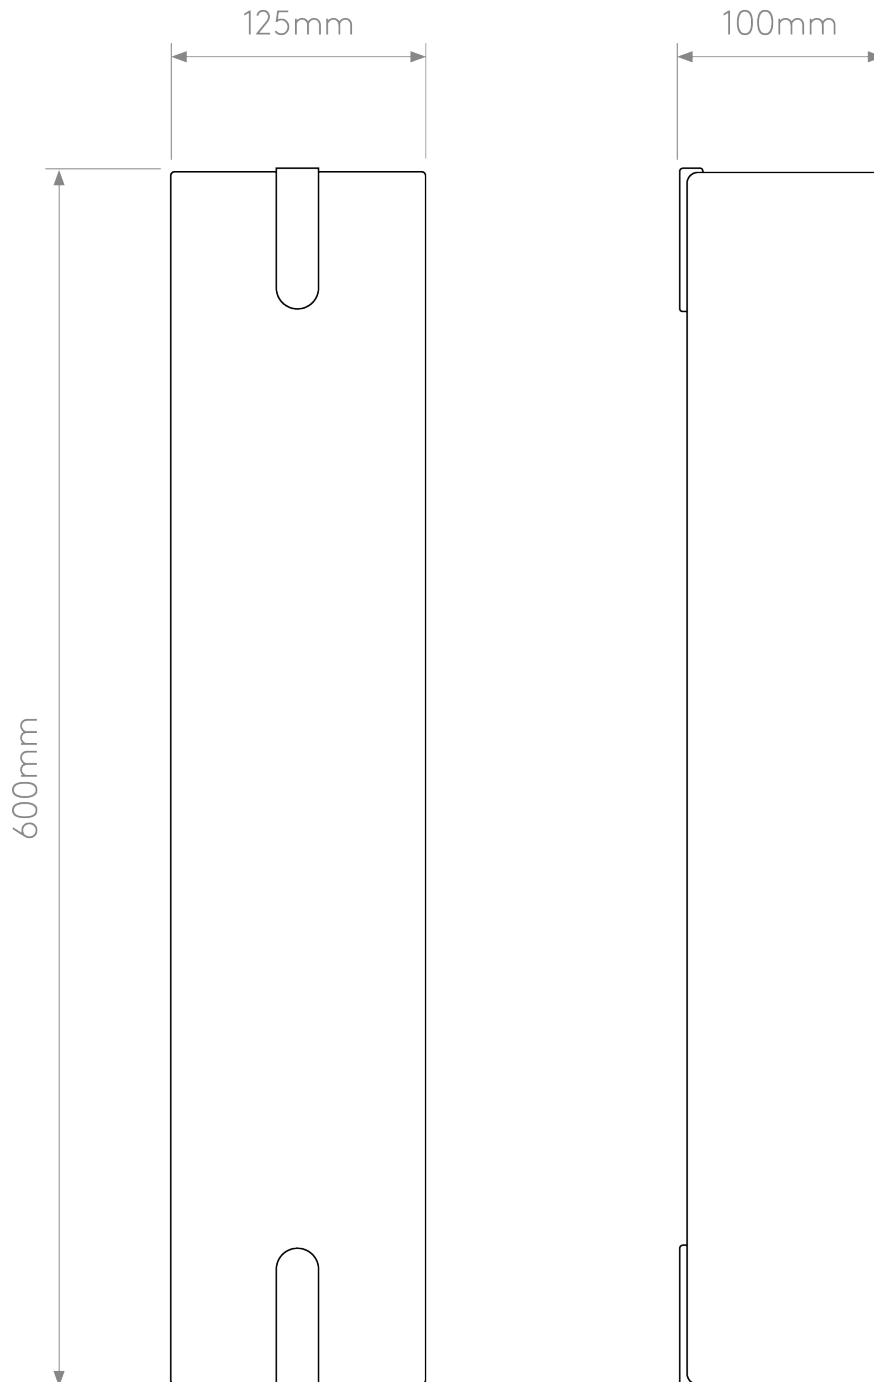

Astro Lighting - Elba - 1469004 - Putty 2 Light Fabric Shade

CONTACT