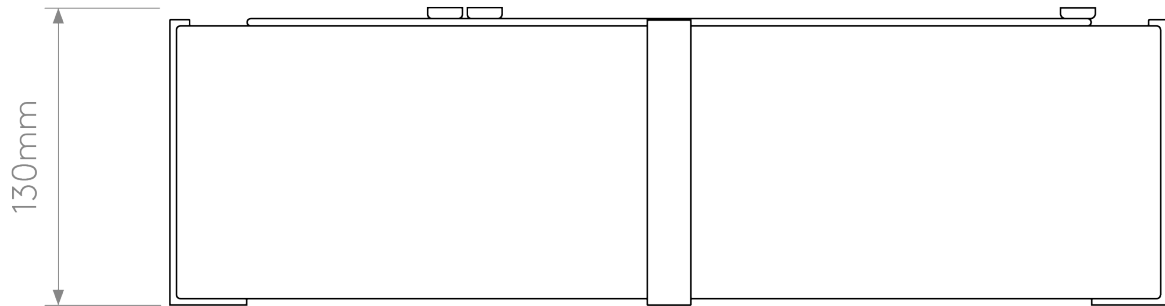

Astro Lighting - Elba - 5042002 - Putty Fabric Shade

CONTACT