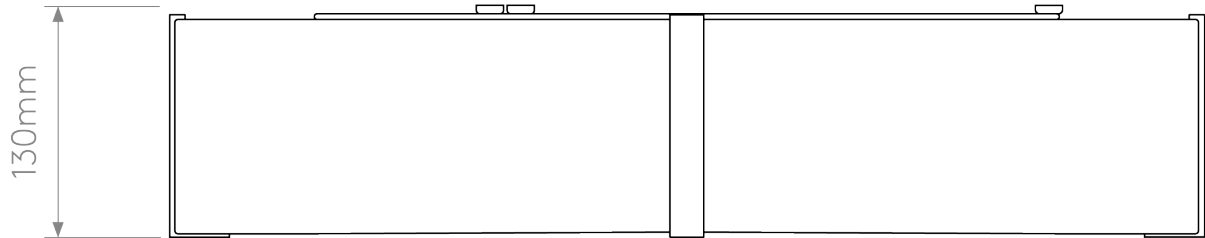

Astro Lighting - Elba - 5042004 - Putty Fabric Shade

**CONTACT**