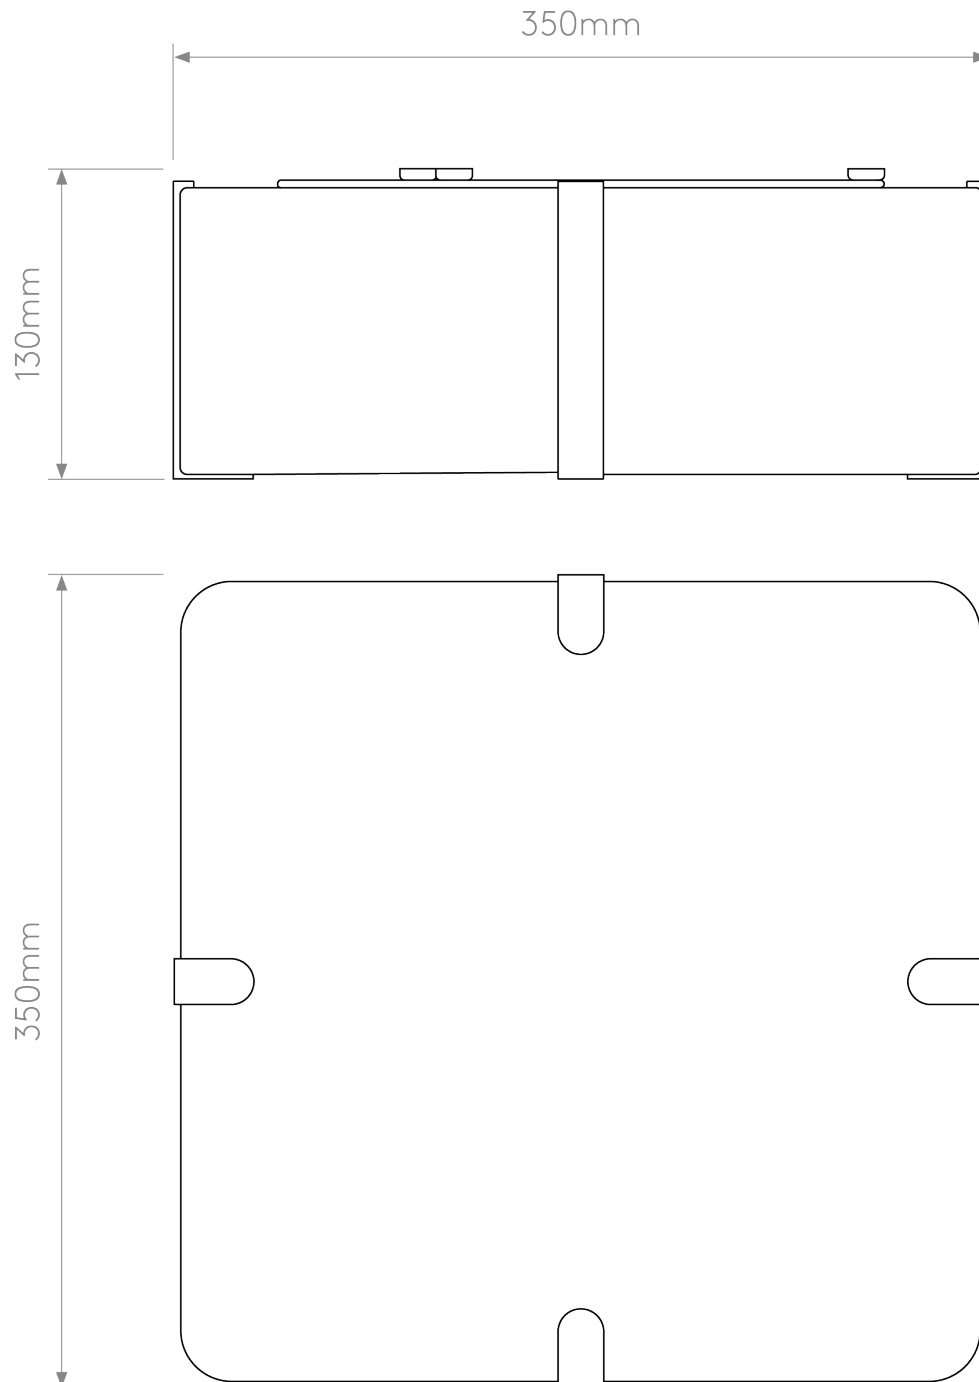

Astro Lighting - Elba - 5042008 - Putty Fabric Shade

CONTACT