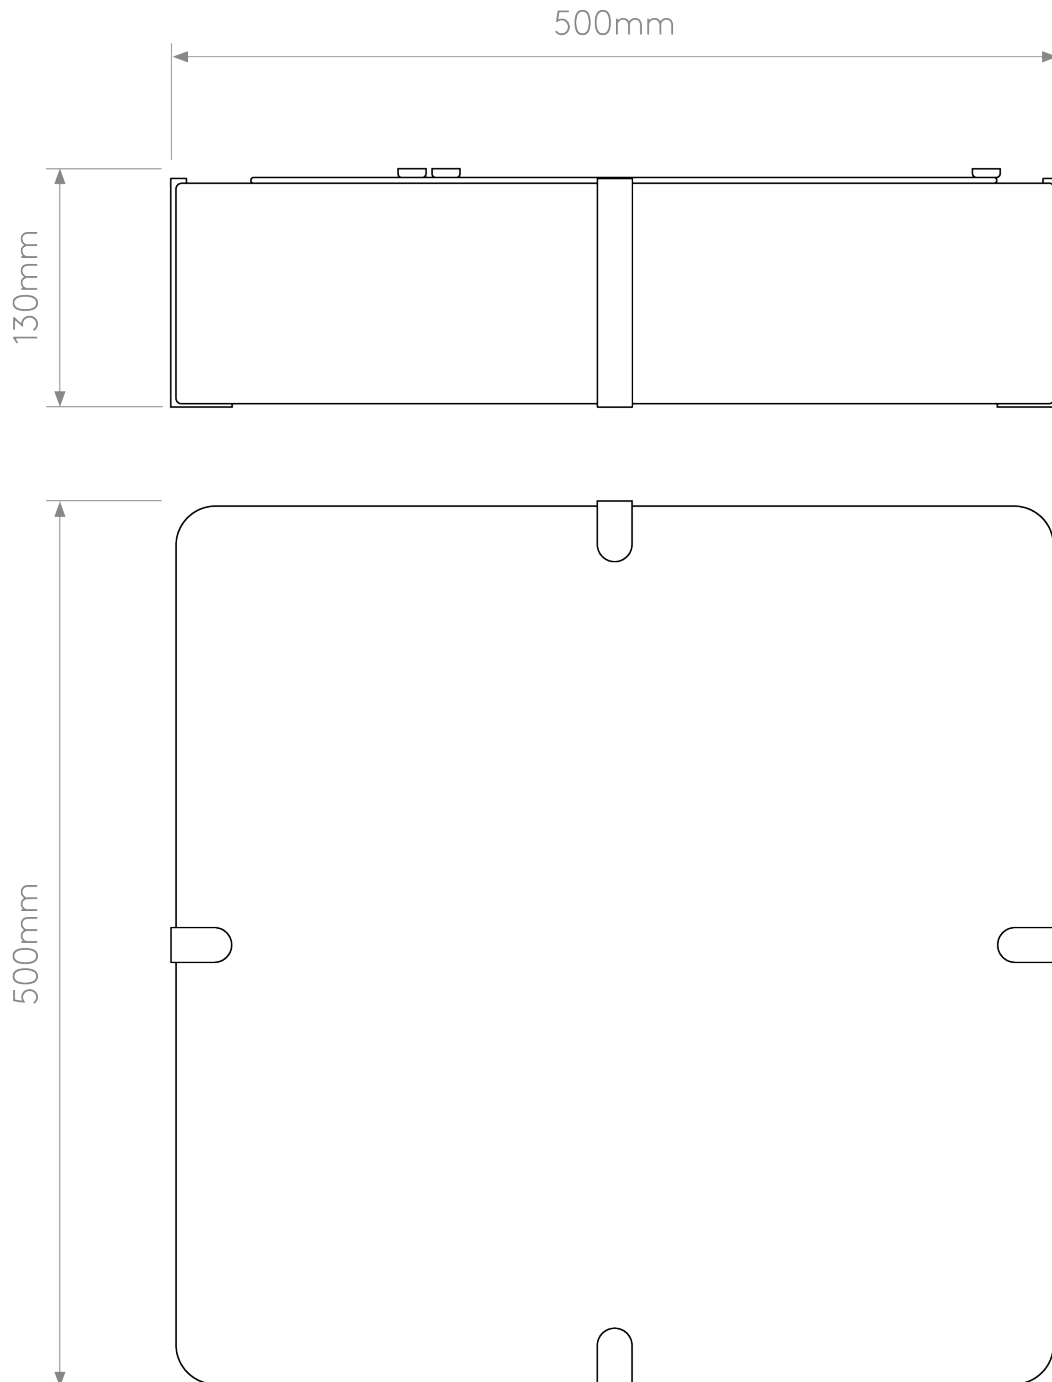

Astro Lighting - Elba - 5042010 - Putty Fabric Shade

CONTACT