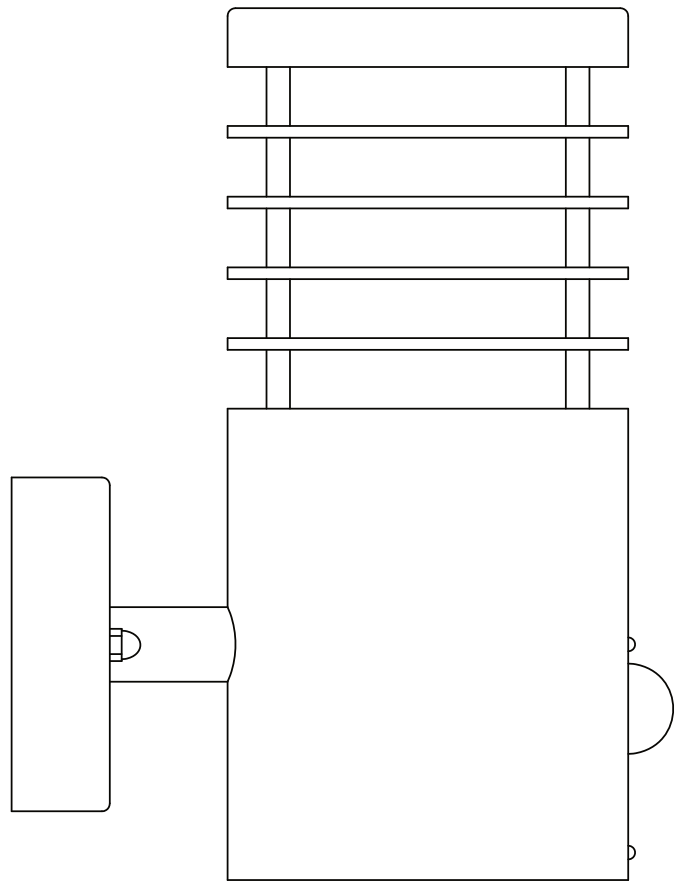

CERTIFICATION

CONTACT

www.firstchoicelighting.co.uk

info@firstchoicelighting.co.uk