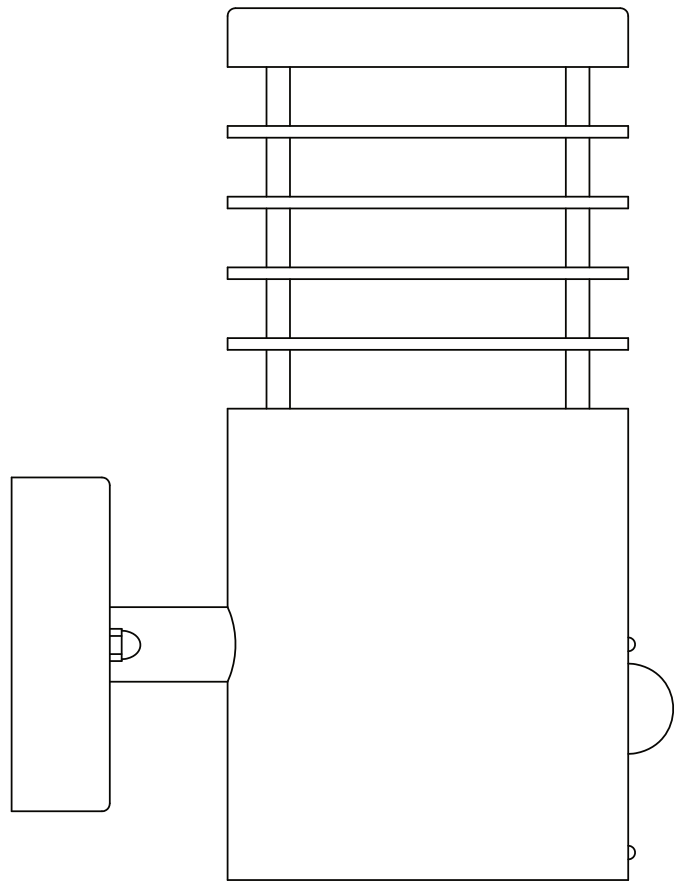

CERTIFICATION

CONTACT

www.firstchoicelighting.co.uk

info@firstchoicelighting.co.uk

ISSUE DATE 06/01/2026

PAGE 2