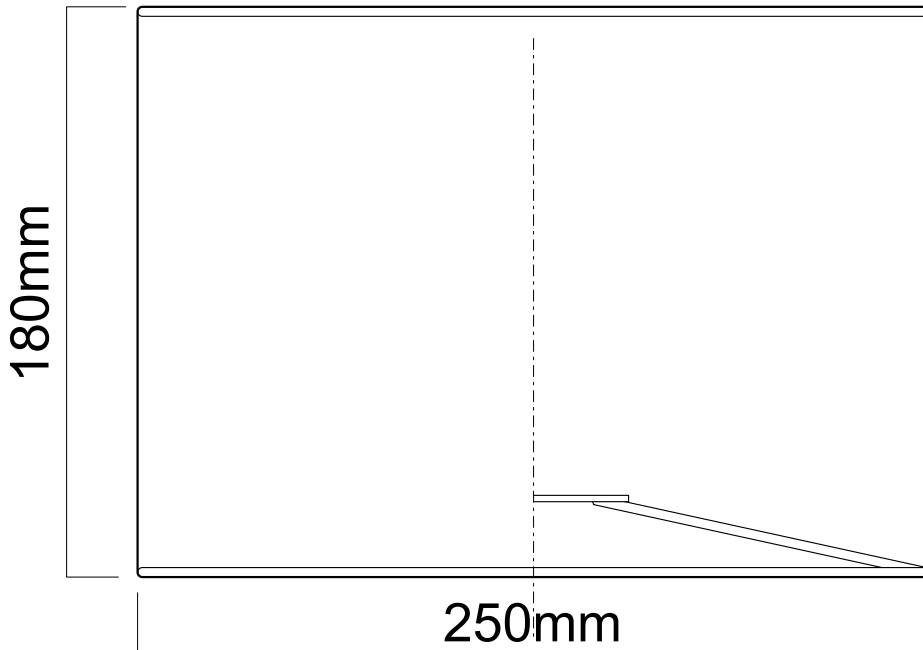

CERTIFICATION

CONTACT

www.firstchoicelighting.co.uk

info@firstchoicelighting.co.uk