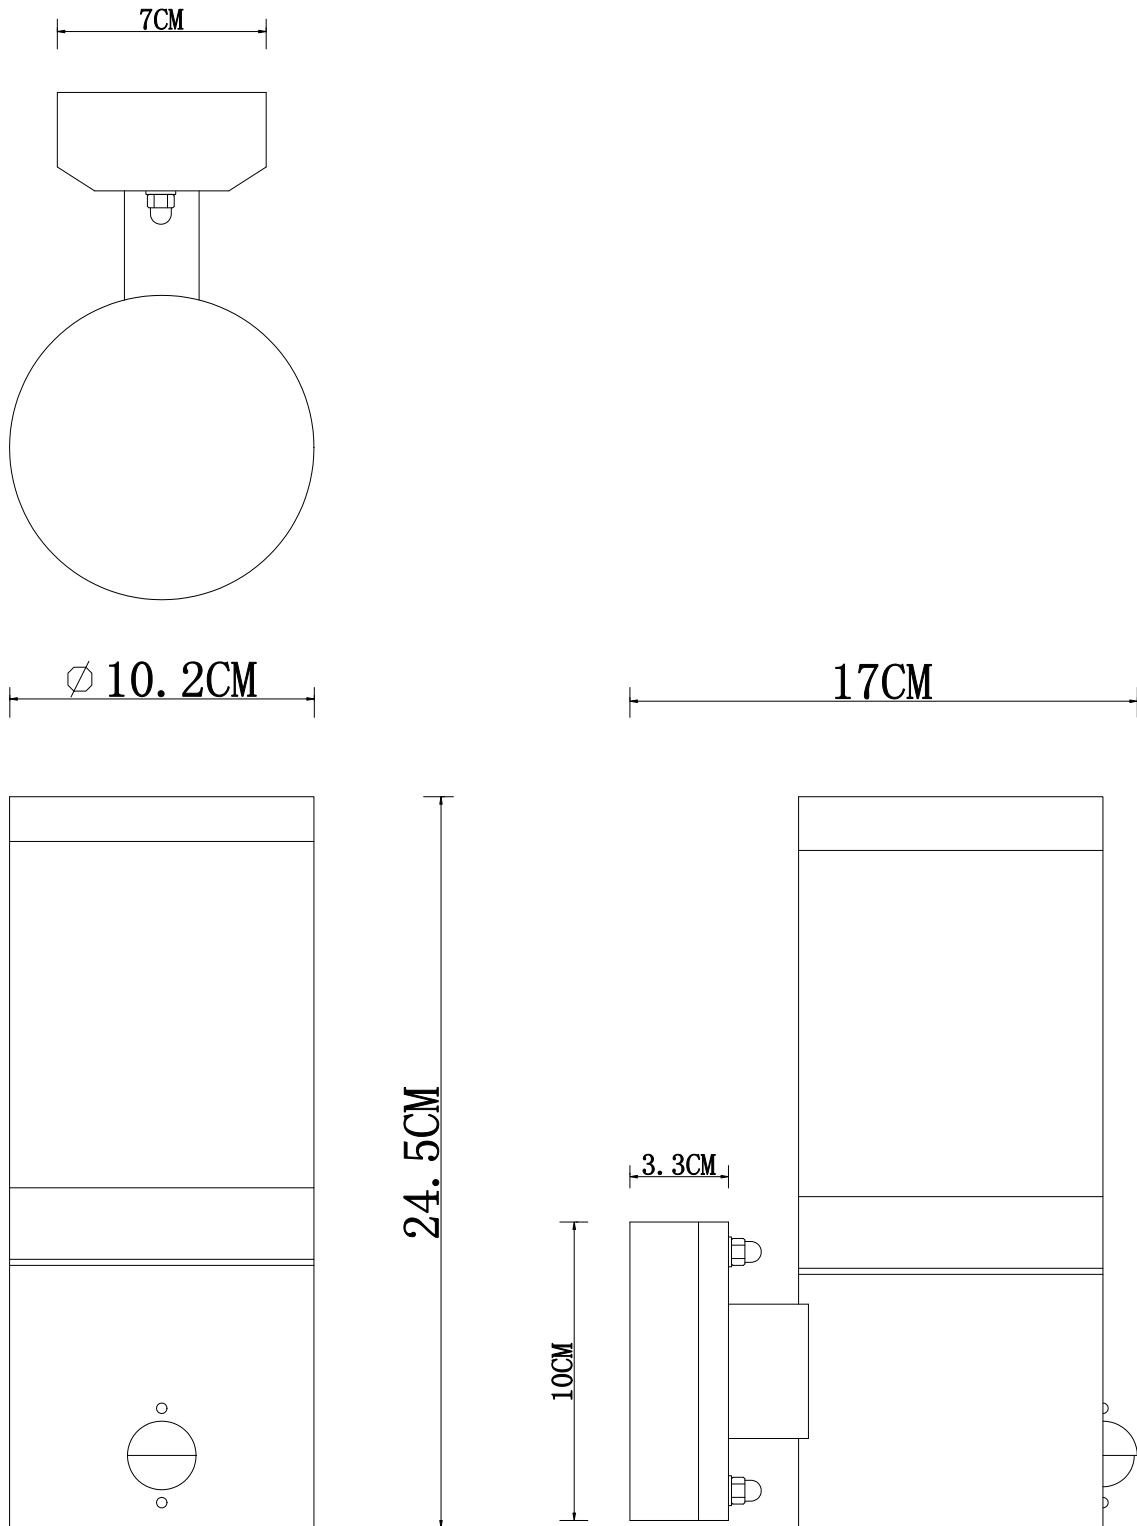

Storm - Black IP44 Outdoor Motion Sensor Wall Light

CERTIFICATION

CONTACT

www.firstchoicelighting.co.uk

info@firstchoicelighting.co.uk