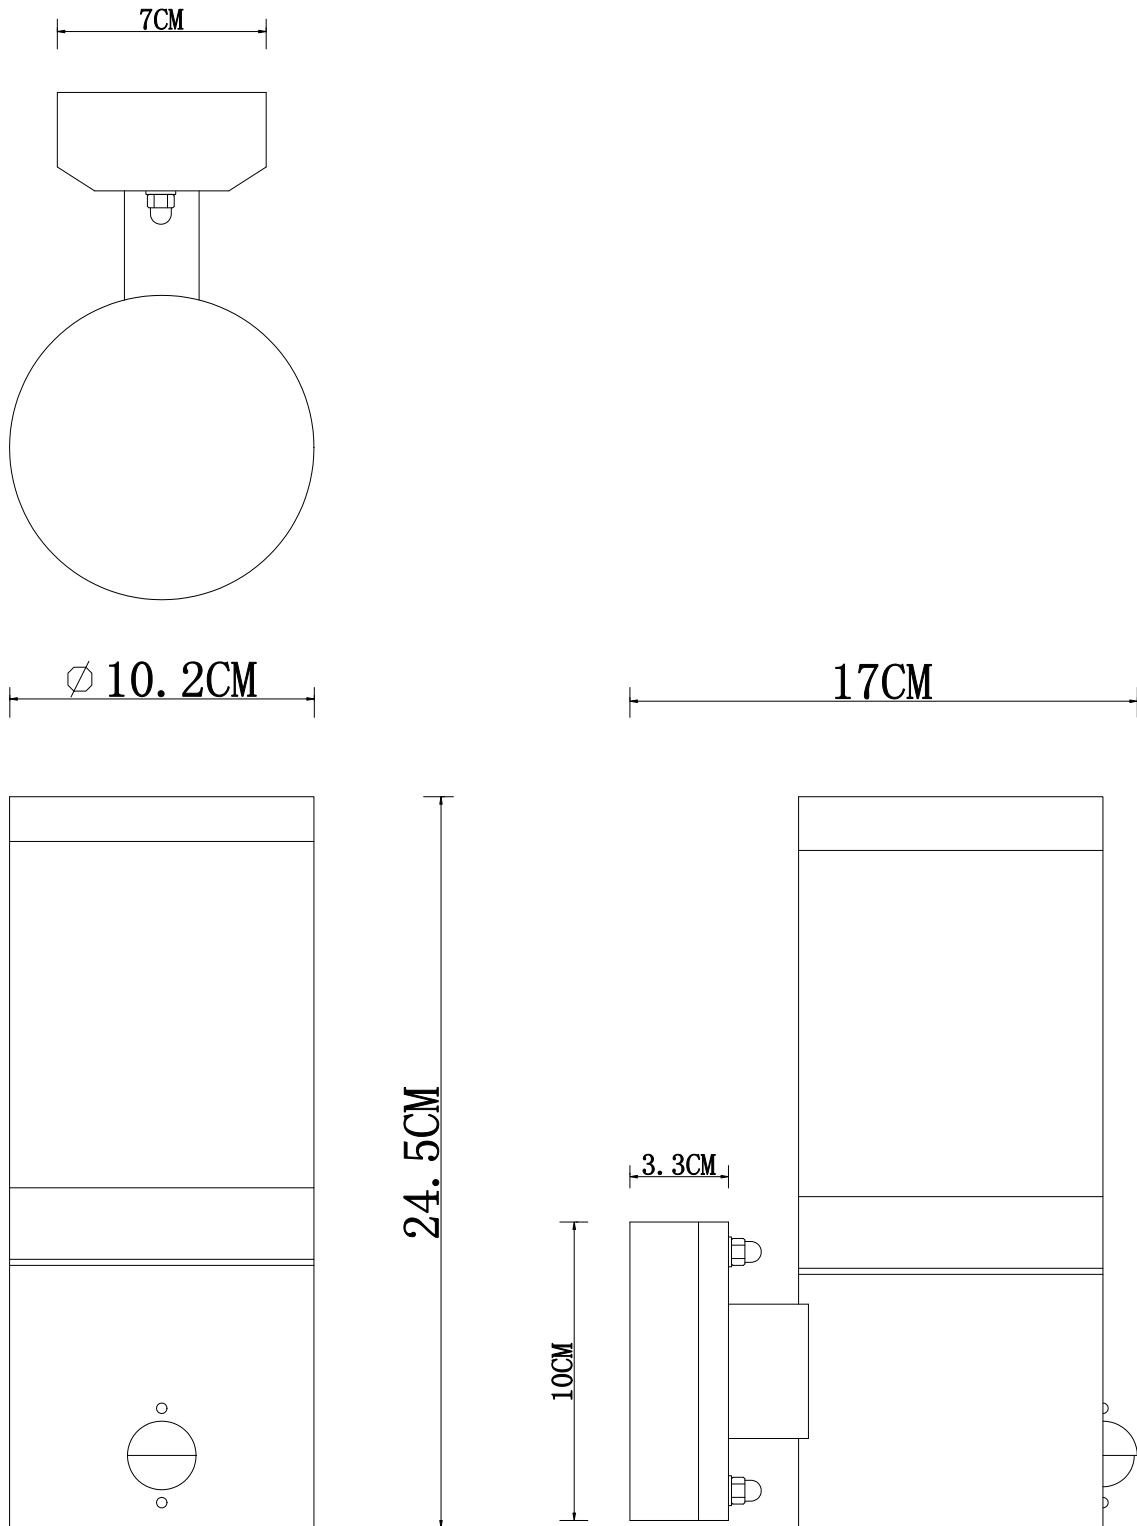

FCL-20963X2

Set of 2 Storm - Black IP44 Outdoor Motion Sensor Wall Lights

CERTIFICATION

CONTACT

www.firstchoicelighting.co.uk

info@firstchoicelighting.co.uk