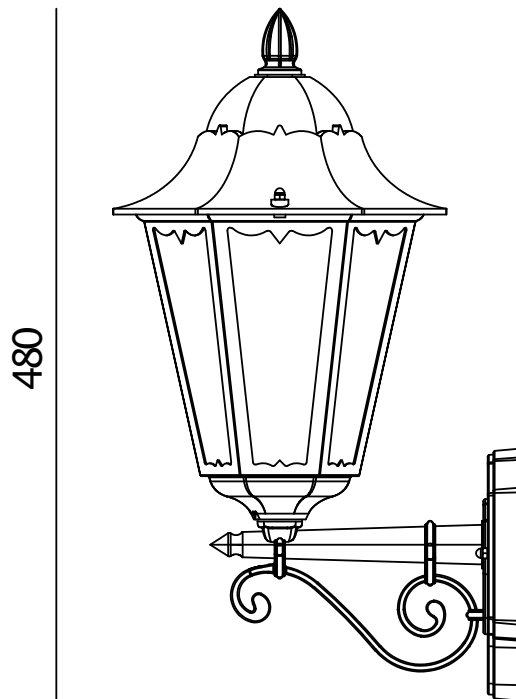

Set of 2 Mansfield - Black Six Sided Lantern IP44 Outdoor Wall Lights

LIGHT SOURCE DATA

- 2 x 60W Max E27 ES (required)
- Lamp direction - Indirect
- Lamp shape - Standard
- Dimmable
- Energy class: Not applicable

DIMENSION DATA

- Height 510mm
- Width 235mm
- Depth 285mm

- Weight 1.30kg

SPECIFICATION

- Manufacturer warranty for 2 years from date of purchase
- Matt black and clear glass
- IP44
- No
- Class I - Single Insulated, Earthed
- 240V
- Assembly required? No
- Powder coated with pre-treatment for outdoor use
- UKCA Marking, Energy Efficient, Energy Saving

CERTIFICATION

CONTACT

www.firstchoicelighting.co.uk

info@firstchoicelighting.co.uk

Set of 2 Mansfield - Black Six Sided Lantern IP44 Outdoor Wall Lights

280

200

480