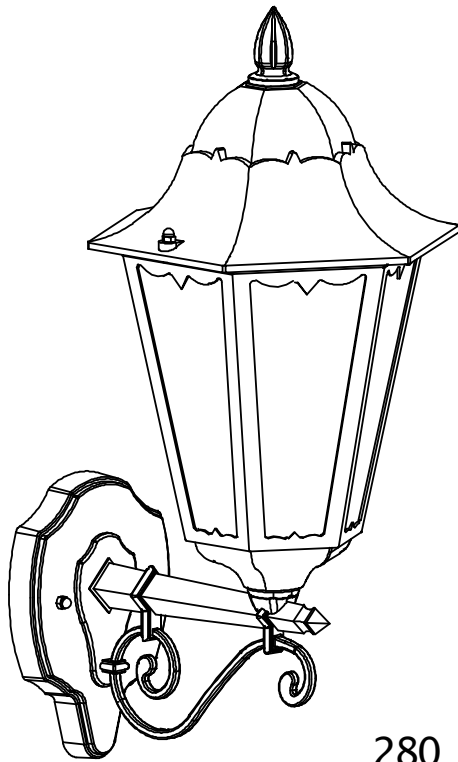

Set of 2 Mansfield - Black Six Sided Lantern IP44 Outdoor Wall Lights

LIGHT SOURCE DATA

- 2 x 60W Max E27 ES (required)
- Lamp direction - Indirect
- Lamp shape - Standard
- Dimmable
- Energy class: Not applicable

DIMENSION DATA

- Height 510mm
- Width 235mm
- Depth 285mm

- Weight 1.30kg

SPECIFICATION

- Manufacturer warranty for 2 years from date of purchase
- Matt black and clear glass
- IP44
- No
- Class I - Single Insulated, Earthed
- 240V
- Assembly required? No
- Powder coated with pre-treatment for outdoor use
- UKCA Marking, Energy Efficient, Energy Saving

CERTIFICATION

CONTACT

www.firstchoicelighting.co.uk

info@firstchoicelighting.co.uk

Set of 2 Mansfield - Black Six Sided Lantern IP44 Outdoor Wall Lights

280

200

480