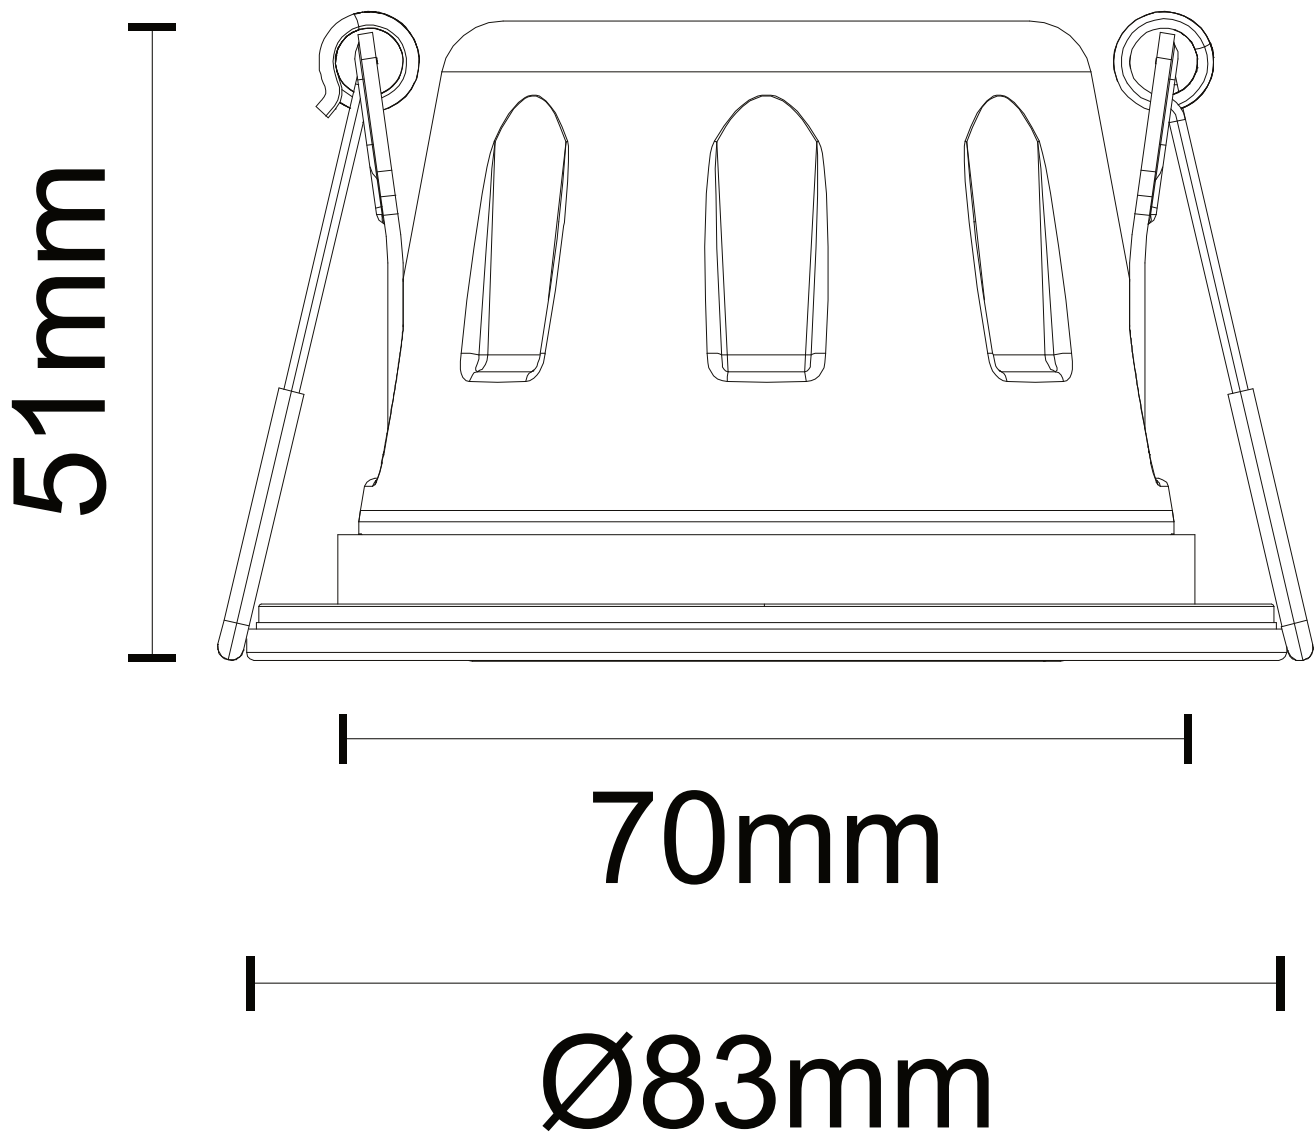

Megaman - Set of 10 Tego - 711128 - LED Brushed Nickel Frosted IP65 2800K Bathroom Recessed Fire Rated Ceiling

CONTACT