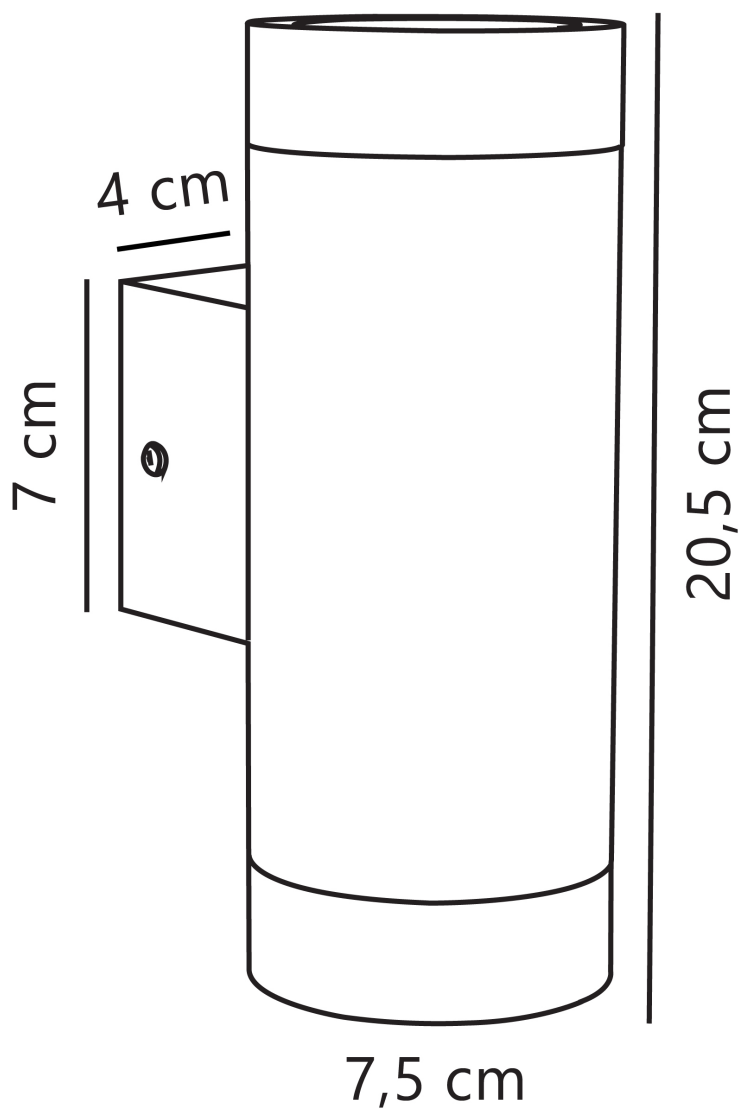

Nordlux - Tin Maxi Double - 21519931 - Galvanized Steel Clear Glass 2 Light IP54 Coastal Outdoor Wall Washer Light

CONTACT