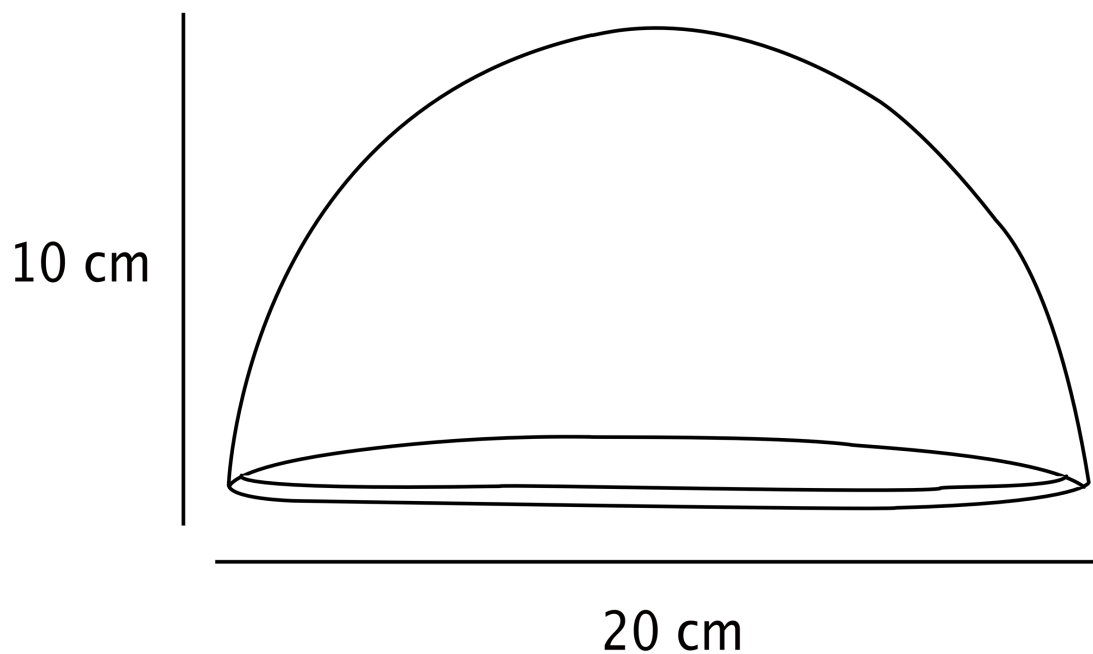

Nordlux - Scorpius - 21651008 - Sand Frosted Outdoor Wall Washer Light

CONTACT