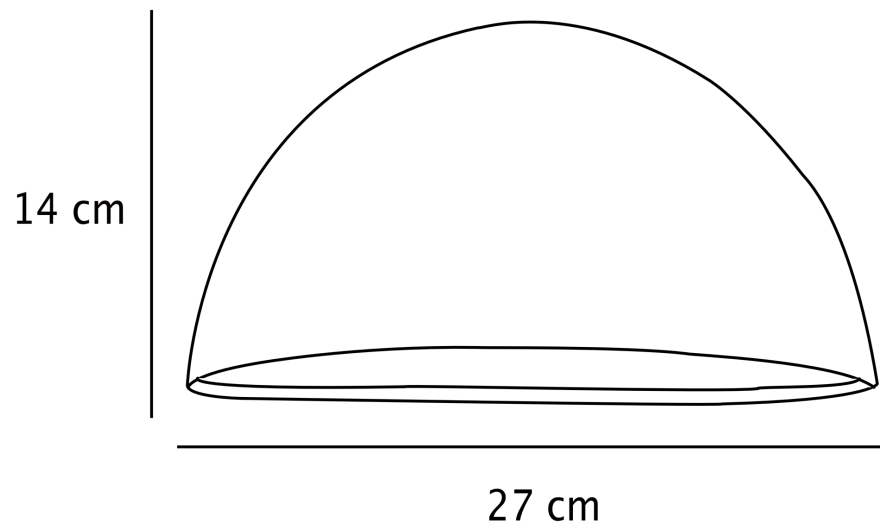

Nordlux - Scorpius Maxi - 21751008 - Sand Frosted Outdoor Wall Washer Light

CONTACT