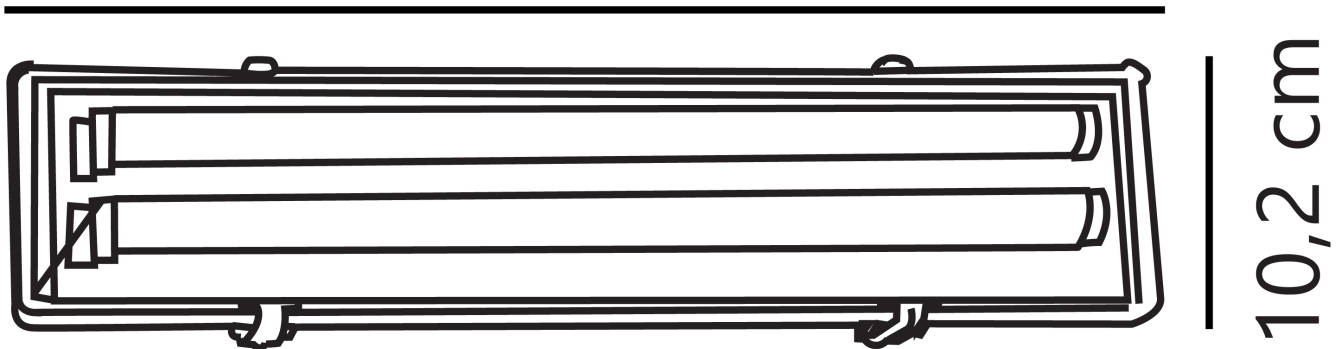

Nordlux - Works Ip65 2x10W LED - 27586101 - LED Grey Clear 2 Light IP65 Outdoor Strip Light

65,3 cm