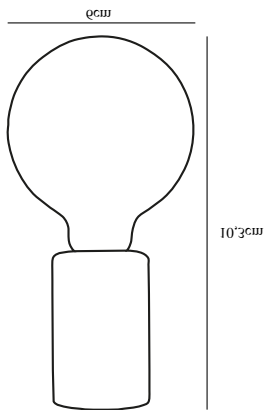

# SIV MARBLE | TABLE LAMP | BROWN

45875018

nordlux®

Voltage (V): 220-240 Volt  
IP degree: IP20  
Maximum bulb wattage (W): 60W  
Class (Class 1, Class 2, Class 3):  
Class 2 (Double isolated)  
Bulb base: E27  
Switch placement: On the cable  
Parallel connection: False

Color: Brown  
Height (cm): 10  
EAN: 5704924011535  
TUN: 2276981

Item Number: 45875018  
Pcs Per Master Carton: 3  
Sales Box Height (cm): 12  
Sales Box Width(cm): 12  
Sales Box Depth (cm): 8  
Sales Box Volume m<sup>3</sup> : 0.0012  
Product net weight (kg): 0.65

Primary material: Marble  
Color of the cable: Black  
Length of the cable (cm): 180  
Surface material of the cable:  
Textile  
Is the cable replaceable: False

- Natural style • Genuine marble in nature's playful colours
- Create your own design expression with a decorative bulb • Marble structure means that not two are alike